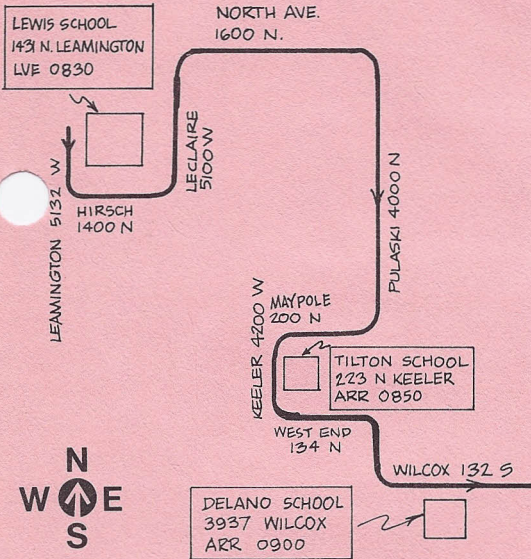

SCHOOL CHARTER LEWIS-TILTON-DELANO

#10

AM

PM

T/DP 9/6/77