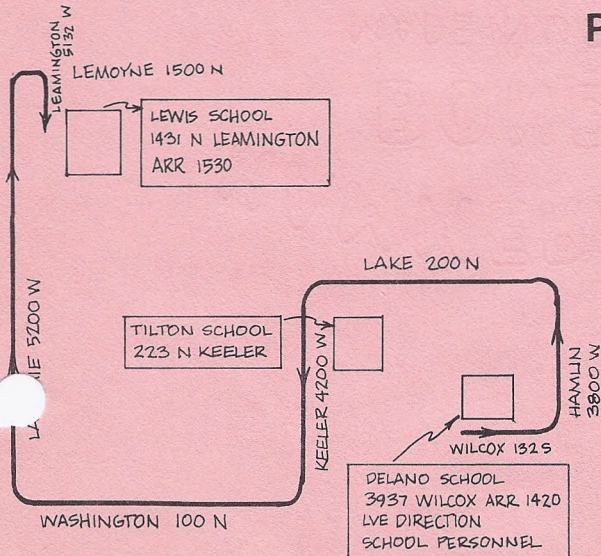

SCHOOL CHARTER LEWIS-TILTON-DELANO

#10

AM

PM

T/DP 9/6/77