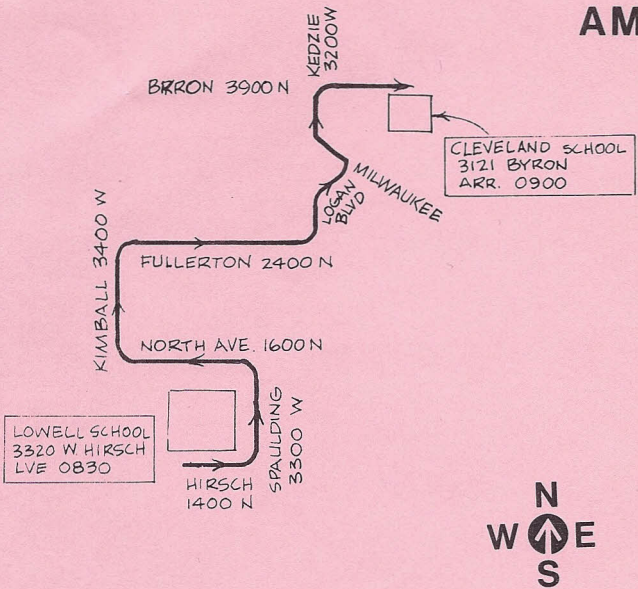

SCHOOL CHARTER LOWELL-CLEVELAND

#7

AM

PM