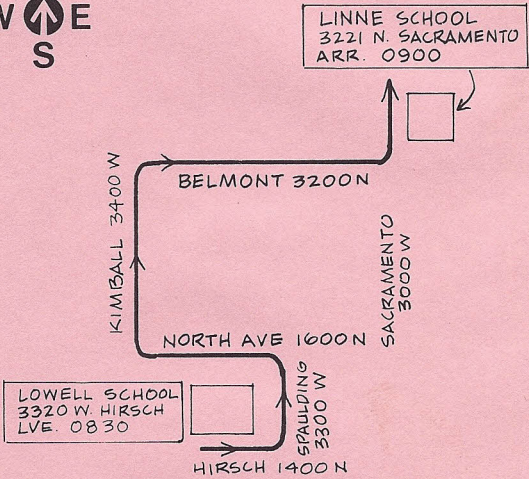

SCHOOL CHARTER LOWELL-LINNE

#8

AM

PM

T/DP 9/6/77