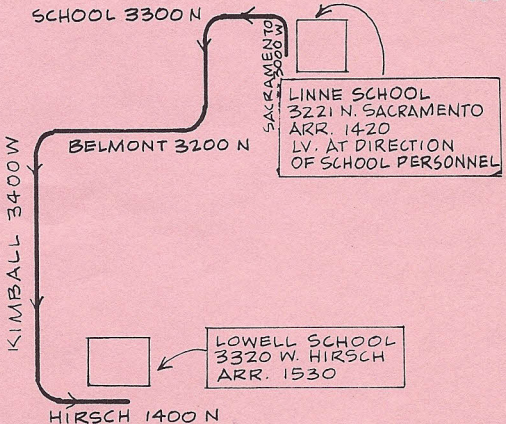

SCHOOL CHARTER LOWELL-LINNE

#8

AM

PM

T/DP 9/6/77