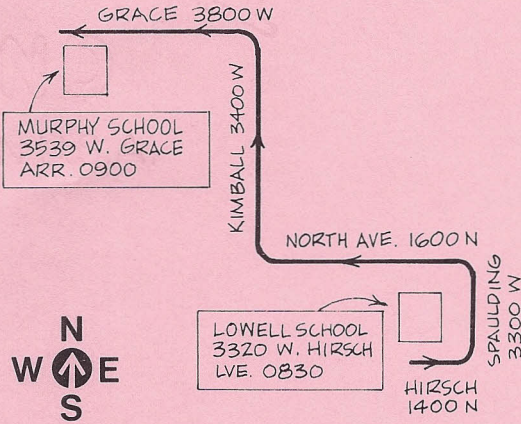

SCHOOL CHARTER LOWELL-MURPHY

#6

AM

PM

T/DP 9/6/77