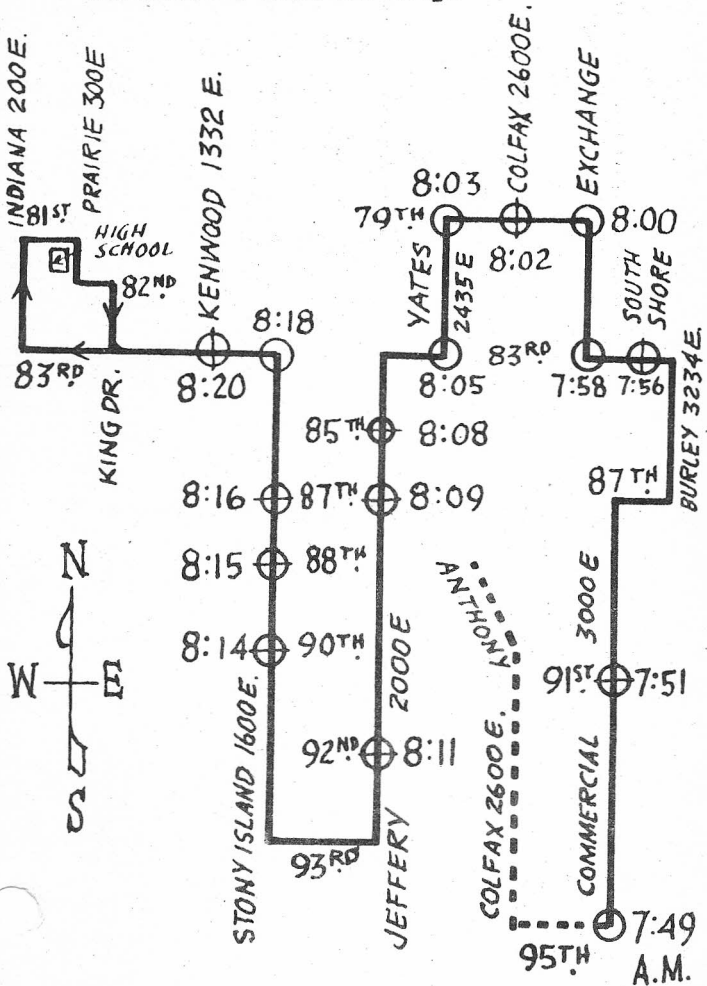

MERCY HIGH SCHOOL

8100 S. PRAIRIE AVE.

CHARTER ROUTE 1

77th STATION (A.M. & P.M.)

If for any reason you are unable to make this charter, call Dispatcher. Inform Dispatcher that this is a scheduled charter trip.

T&AP 1971-72

A.M. ROUTE FROM BEVERLY STATION TO 77th 3/27/72