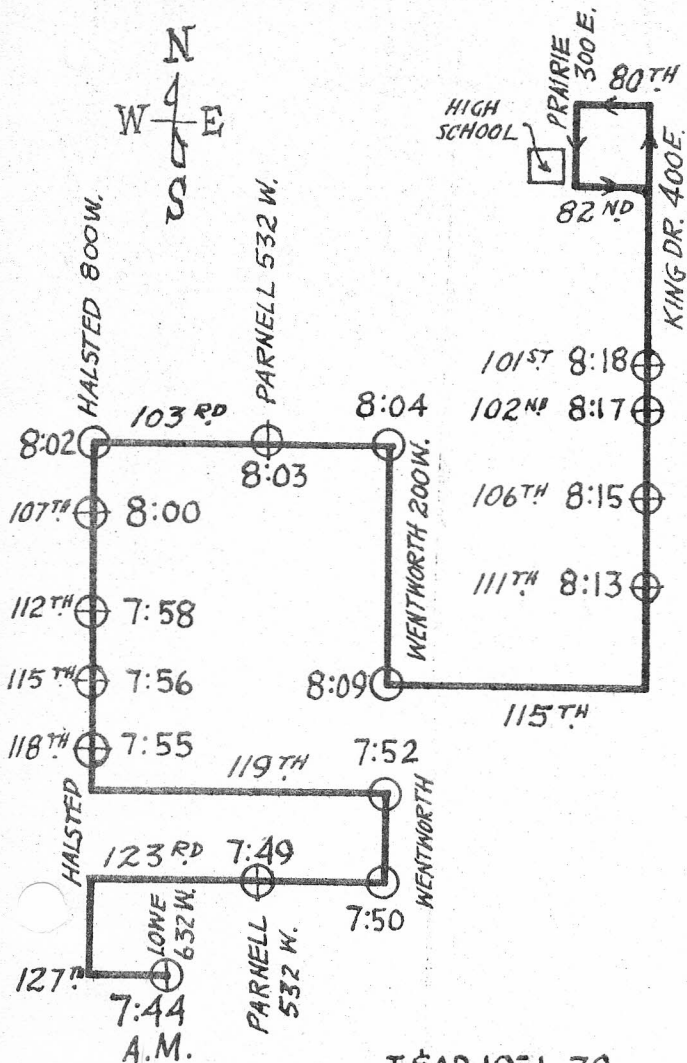

MERCY HIGH SCHOOL

8100 S. PRAIRIE AVE.

CHARTER ROUTE 2

BEVERLY STATION (A.M.)

77th STATION (P.M.)

If for any reason you are unable to make this charter, call Dispatcher. Inform Dispatcher that this is a scheduled charter trip.

T&AP 1971-72