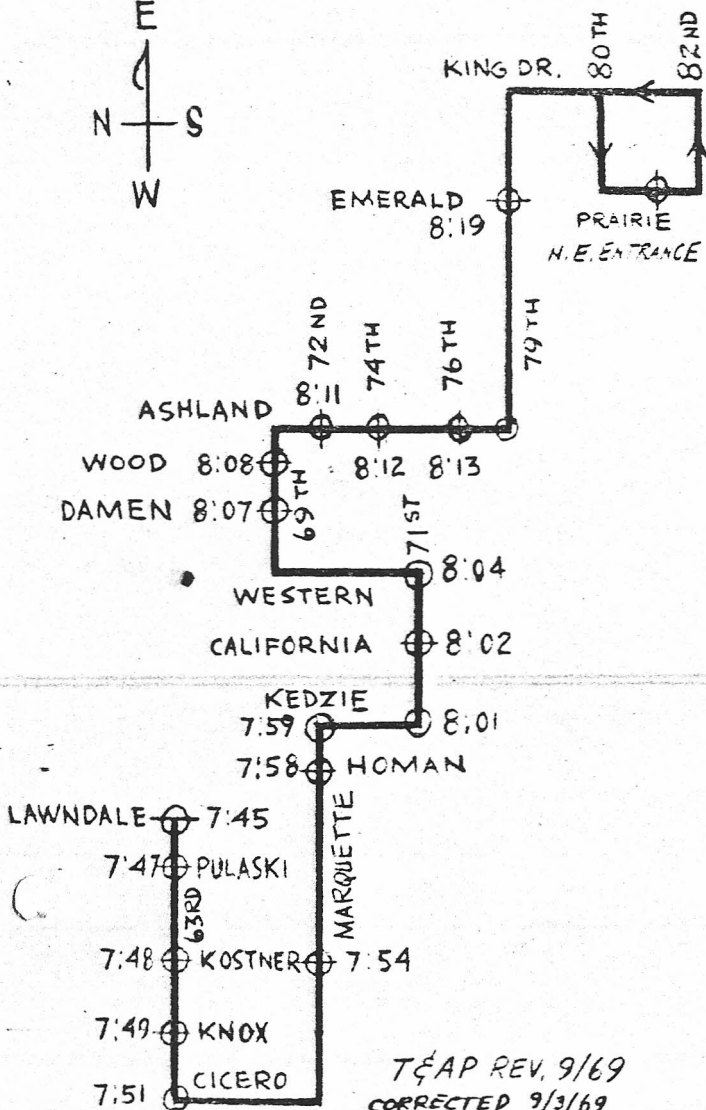

MERCY HIGH SCHOOL CHARTER ROUTE 7

69th STATION

If for any reason you are unable to make this charter, call Dispatcher. Inform Dispatcher that this is a scheduled charter trip.

TEAP REV. 9/69
CORRECTED 9/3/69