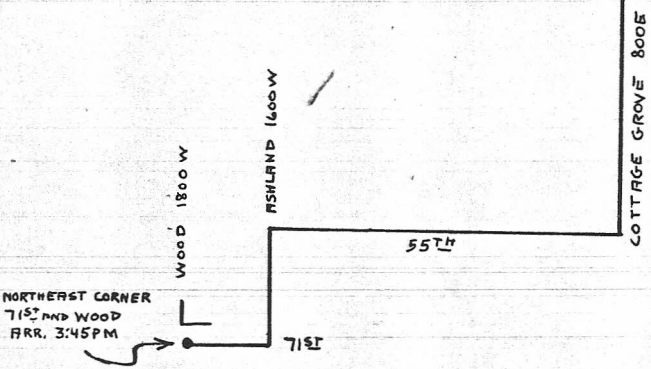

RASTER SCHOOL CHARTER

5ND ST. GARAGE

NOT DRAWN TO SCALE

"F"

DYETT SCHOOL
555 E 51ST
ARR 3:10 P.M. - LVE 3:20 P.M.

PULL-OUT

COTTAGE GROVE - 55TH - KING DR. - 51ST - DYETT SCHOOL

PULL-IN