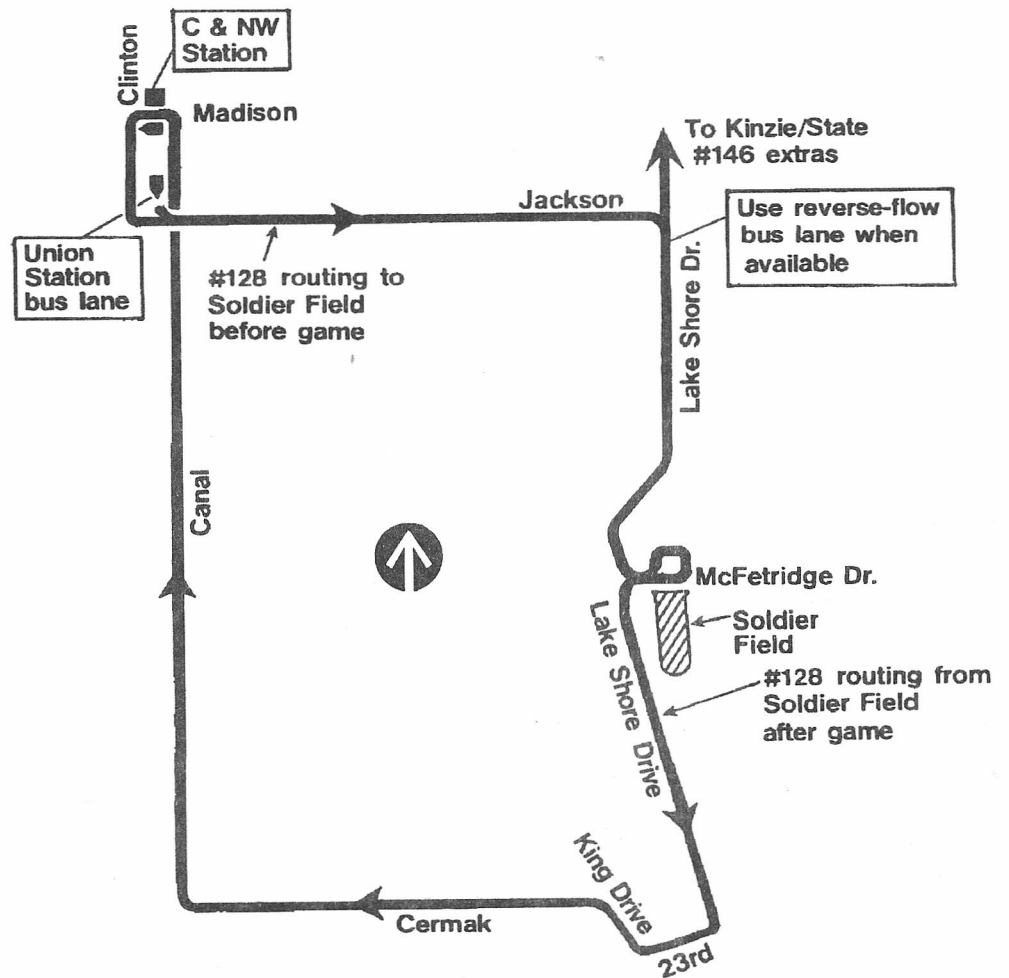

Route #128 SOLDIER FIELD EXPRESS

Garage(s)/Run Numbers

Archer/A001-A200
PTO/A201-A300

Terminals/Destination Signs

<u>Northbound</u>	<u>Southbound</u>
North Western Station	Archer/Pershing
	Cermak/State

Schedule Interlocks

#35
#62

Hours of Operation

Bears games only

03/08/92