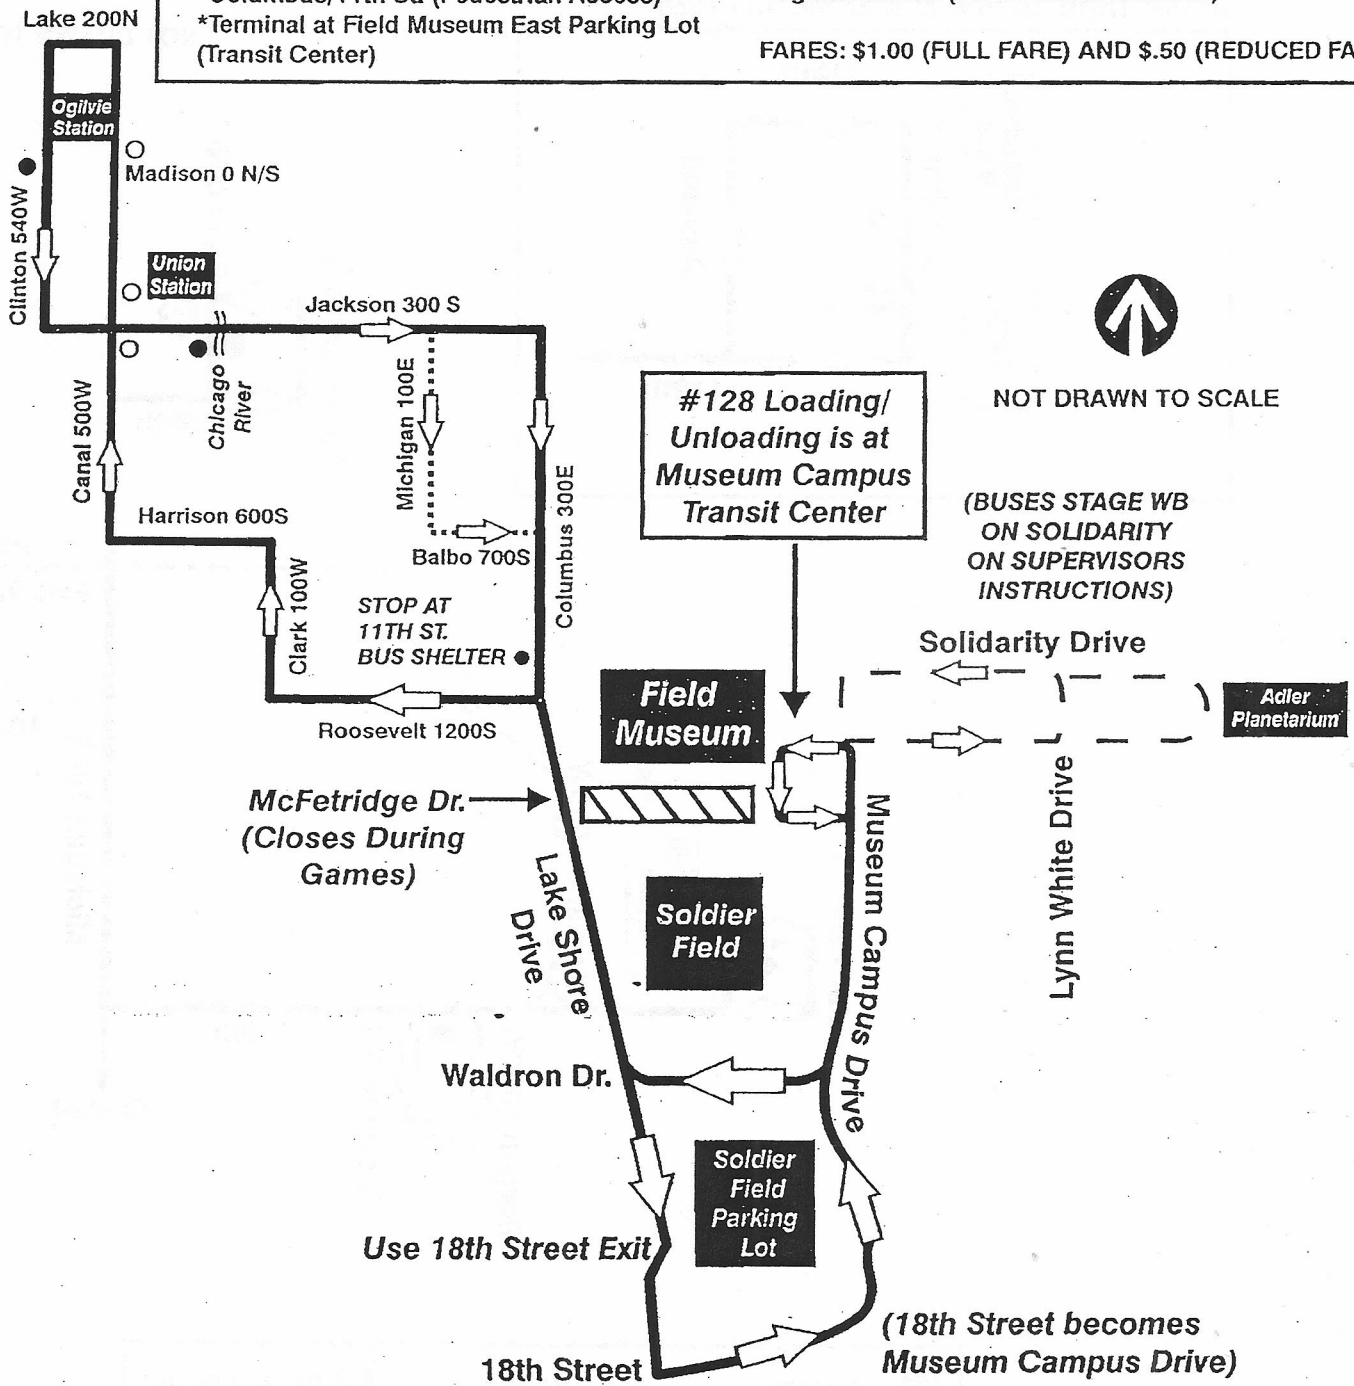

# 128 Soldier Field Express

## 103rd Garage Farebox Code 128

● STOPS SERVED TO SOLDIER FIELD ○ STOPS SERVED TO TRAIN STATIONS

\*Ogilvie Station (on Clinton at Madison)  
 \*Union Station (on Jackson, east of Canal)  
 \*Columbus/11th St. (Pedestrian Access)  
 \*Terminal at Field Museum East Parking Lot (Transit Center)

\*Transit Center (on Balbo at Museum Campus)  
 \*Union Station (on Canal at Jackson and Adams)  
 \*Ogilvie Station (on Clinton at Madison)

FARES: \$1.00 (FULL FARE) AND \$.50 (REDUCED FARE)

↑  
NOT DRAWN TO SCALE

(BUSES STAGE WB ON SOLIDARITY ON SUPERVISORS INSTRUCTIONS)

Sunday Games Only ■■■■■		
Detour When Jackson or Columbus Is Closed .....		
EFFECTIVE DATE	REVISED DATE	PLANNING & DEVELOPMENT DATA SERVICES
8/25/07	8/20/07	