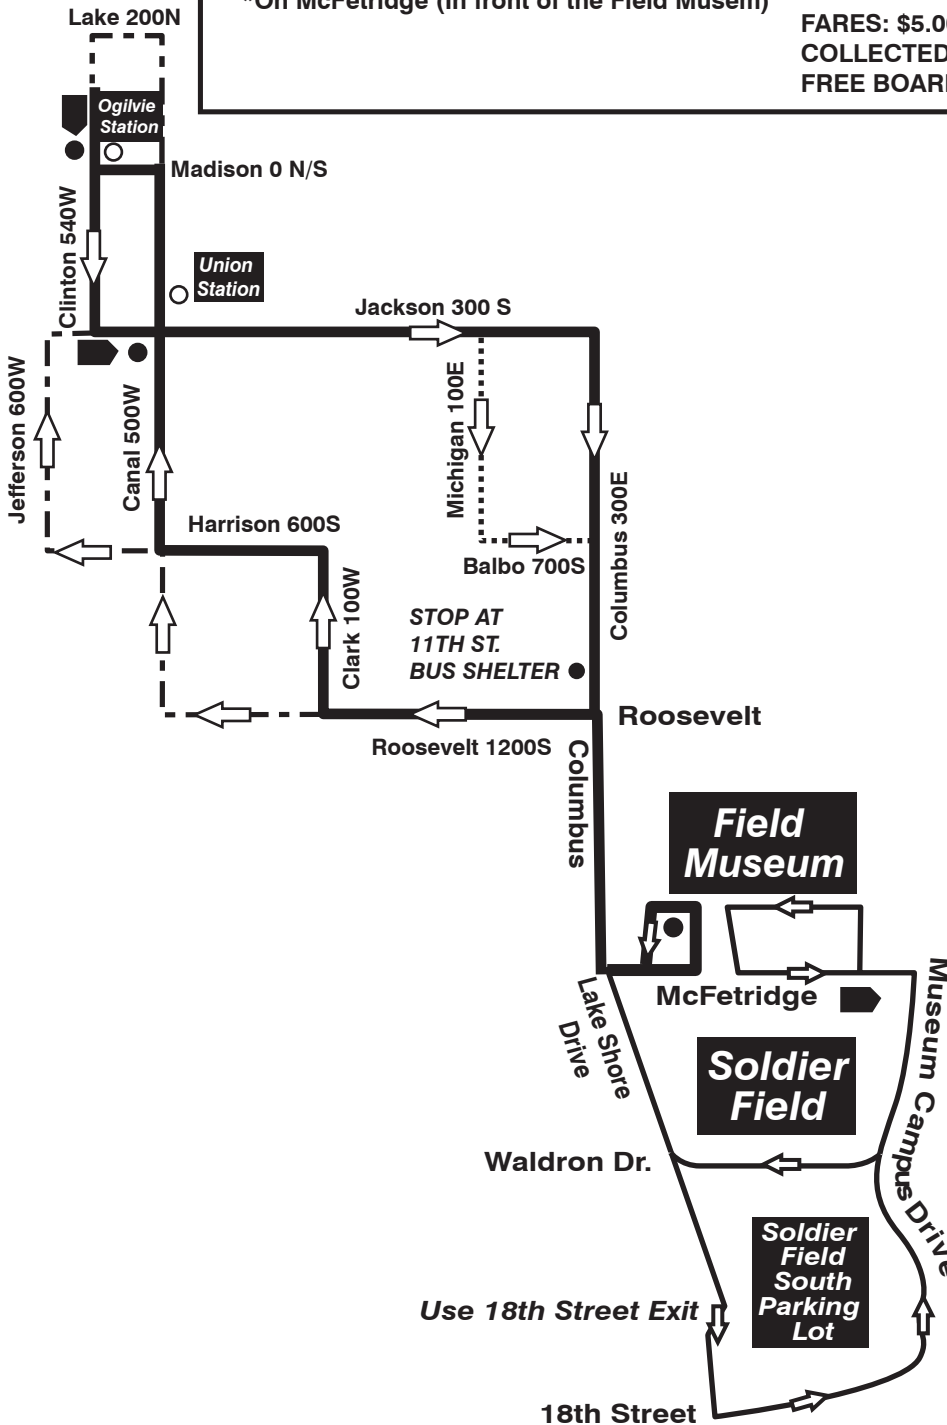

# 128 Soldier Field Express

## 103rd Garage Farebox Code 128

● STOPS SERVED TO SOLDIER FIELD ○ STOPS SERVED TO TRAIN STATIONS

- \*Ogilvie Station (on Clinton at Madison)
- \*Union Station (on Jackson west of Canal)
- \*Columbus/11th St. (Pedestrian Access)
- \*On McFetridge (In front of the Field Museum)

- \*Transit Center (at Museum Campus)
- \*Union Station (on Canal at Jackson)
- \*Ogilvie Station (on Madison at Clinton)

FARES: \$5.00 (FULL FARE) AND \$2.50 (REDUCED FARE)  
COLLECTED AT OGILVIE AND UNION STATIONS ONLY  
FREE BOARDING AT SOLDIER FIELD FOR RETURN TRIP

NOT DRAWN TO SCALE

Detour When Jackson or Columbus Is Closed .....		
EFFECTIVE DATE	REVISED DATE	Service Planning
8/10/17	8/04/17	