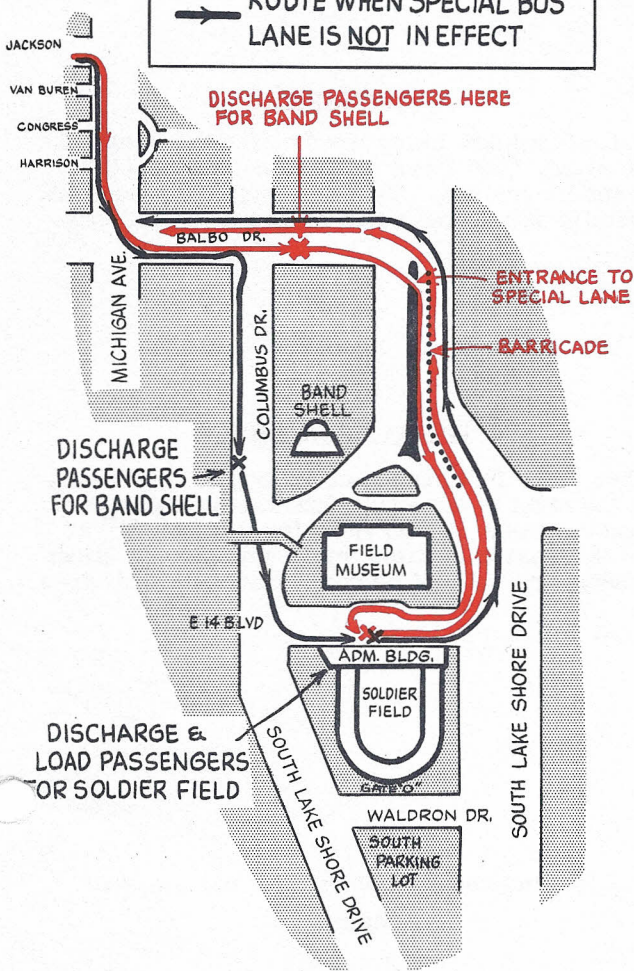

# ROUTE TO SPECIAL EVENTS AT SOLDIER FIELD

## **FARES**

All buses except the Route 149 Merchandise Mart - Soldier Field buses will collect the regular fare on trips to and from Soldier Field.

## **TRANSFERS**

While buses are being lined up for the break of the event, Operators will be issued "Special Event" transfers. Operators will punch out the specific date of the event as shown by bulletin.

## **BAND CONCERTS**

When there is a band concert at the Band Shell, on the night of the event Operator must make announcement of "Off Here for Band Shell" at the designated location on the map so that these passengers will not be carried into 14th st. area.