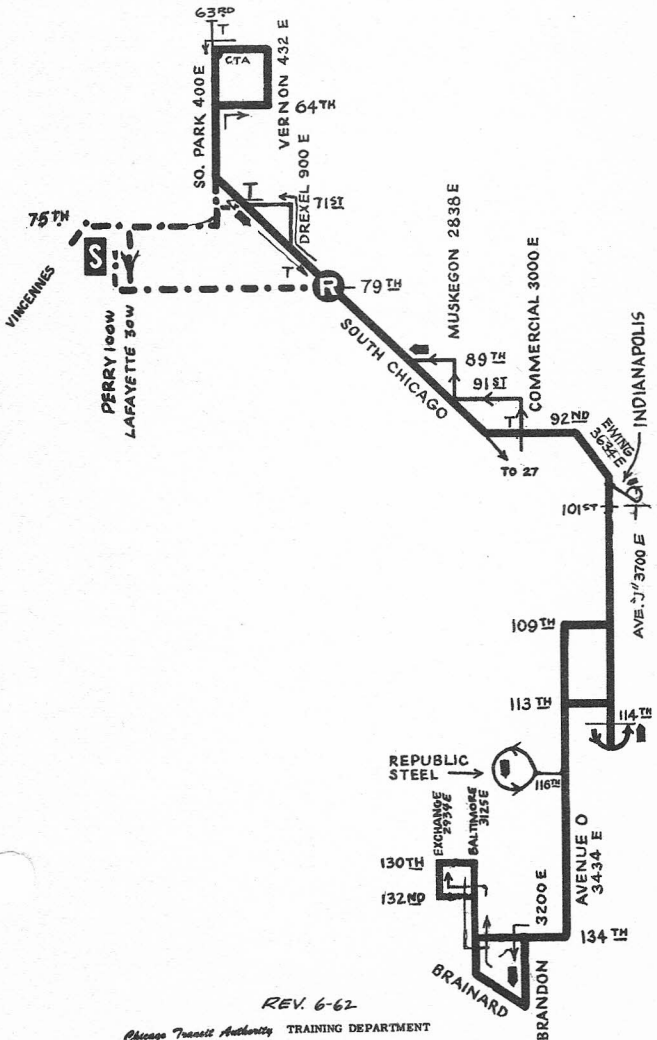

## 77th STATION

## GAS BUS

NOT DRAWN TO SCALE

<b>S</b>	<b>STATION</b>
<b>R</b>	<b>RELIEF POINT</b>
<b>T</b>	<b>LAYOVER</b>
<b>T</b>	<b>TELEPHONE</b>
<b>---</b>	<b>PULL OUT</b>
<b>---</b>	<b>PULL IN ROUTE</b>

REV. 6-62

Chicago Transit Authority TRAINING DEPARTMENT