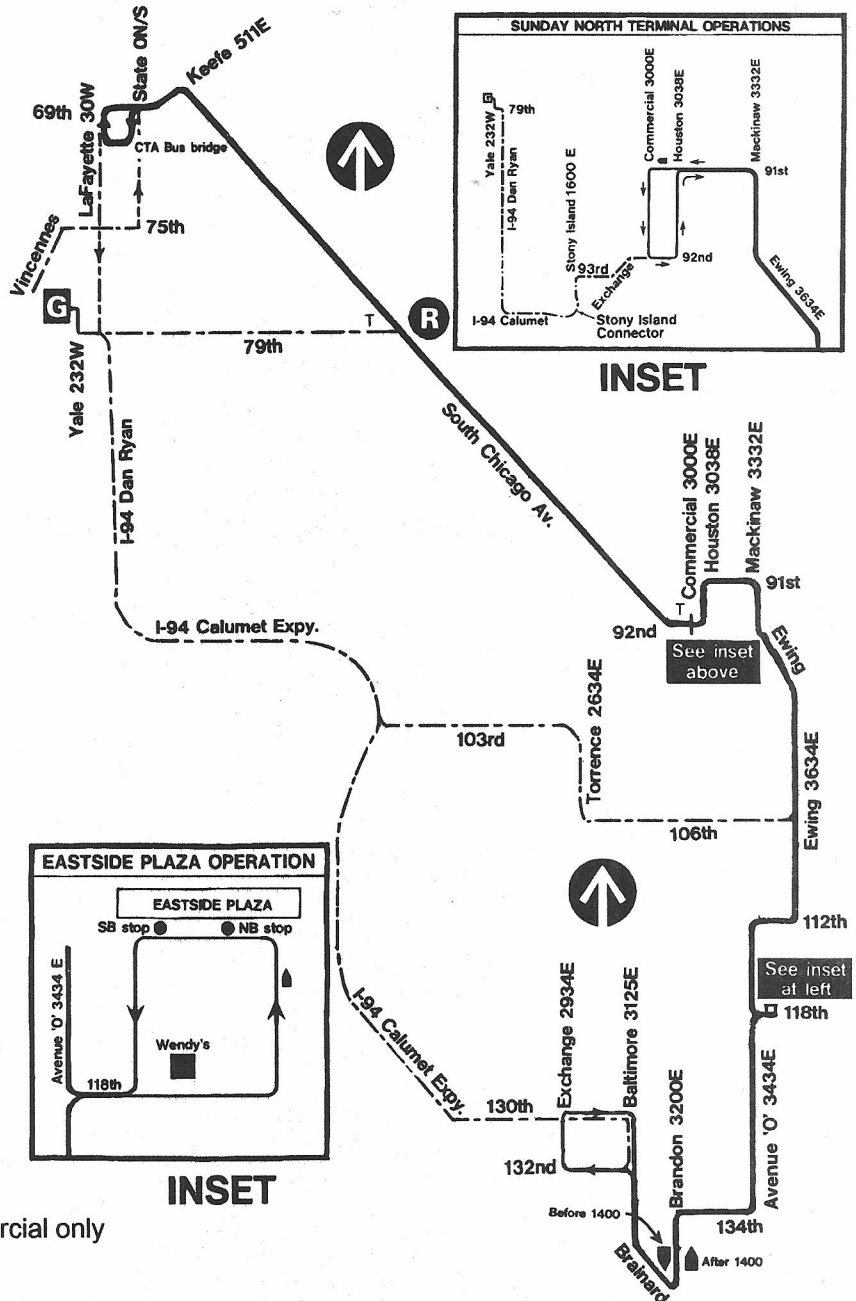

Route #30 SOUTH CHICAGO

Garage(s)/Run Numbers

77th/7501-7530
PTO/7531-7550

Terminals/Destination Signs

Northbound	Southbound
69/Ryan station	Hegewisch
91/Commercial	East Side Plaza
79/Ryan station (pull-ins)	

Schedule Interlocks

- #1
- #3
- #79

Hours of Operation

Day and evening hours
Sunday service south of 91st/Commercial only