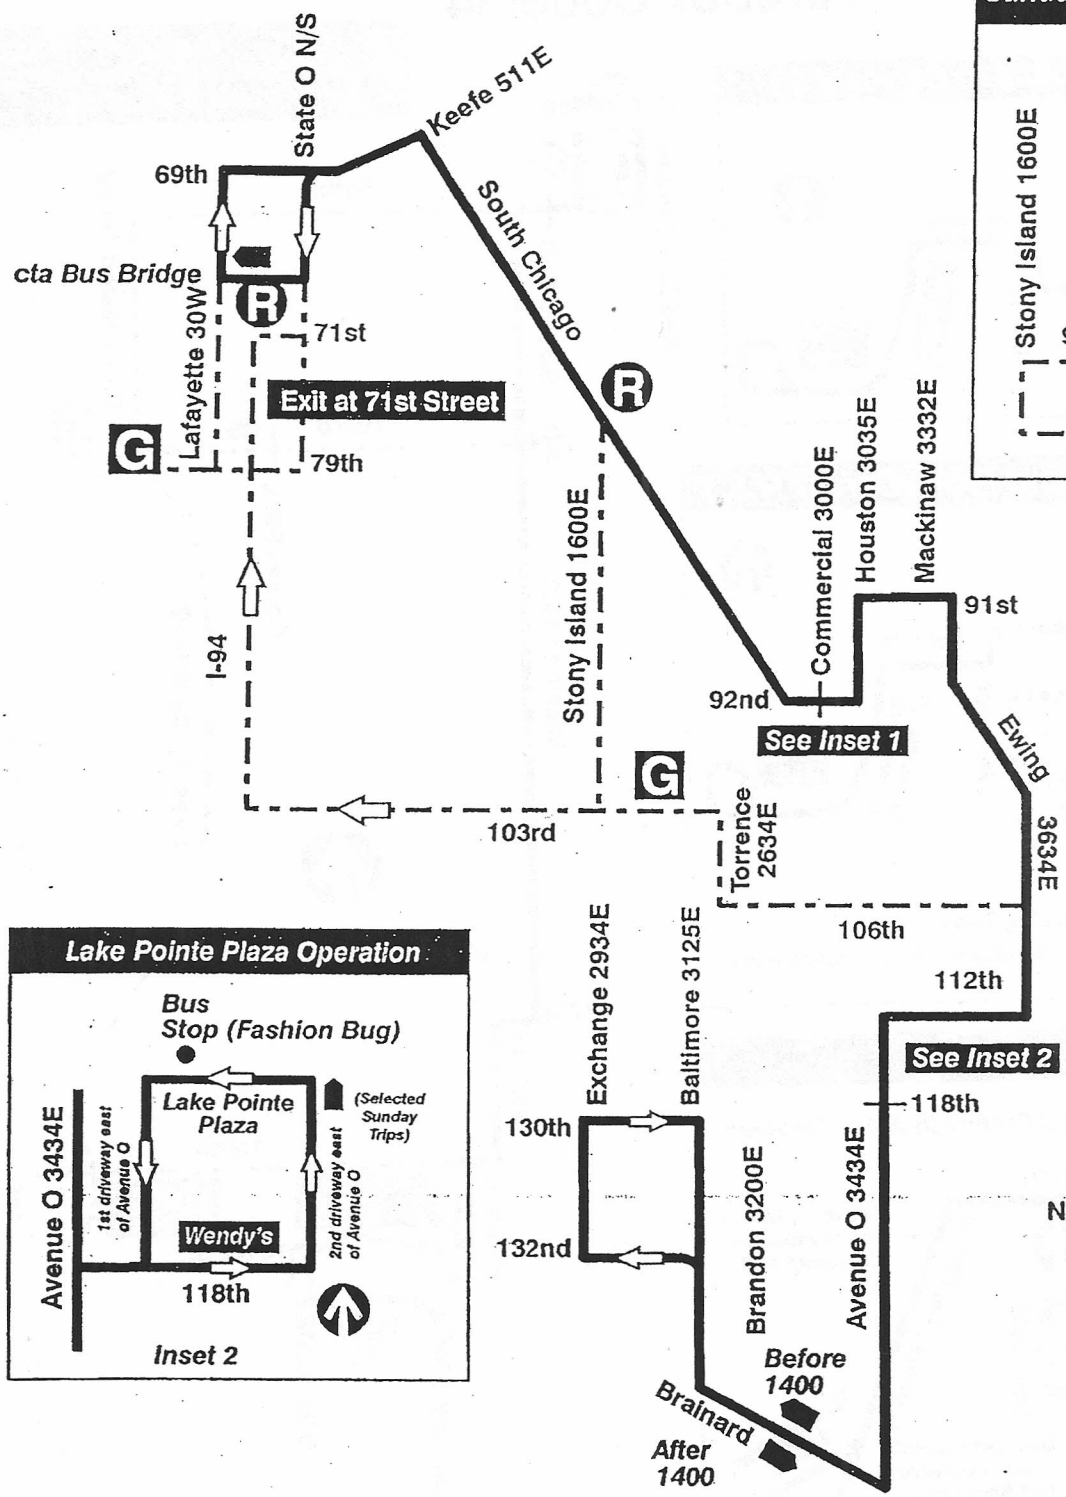

# 30 South Chicago

## 103rd/77th Garages

### Farebox Code 30

#### Sunday North Terminal Operations

  
NOT DRAWN TO SCALE

 GARAGE	 PULL IN PULL OUT	 RELIEF POINT
 LAYOVER		
EFFECTIVE DATE 2/7/10	DATE REVISED 2/7/10	PLANNING & DEVELOPMENT DATA SERVICES