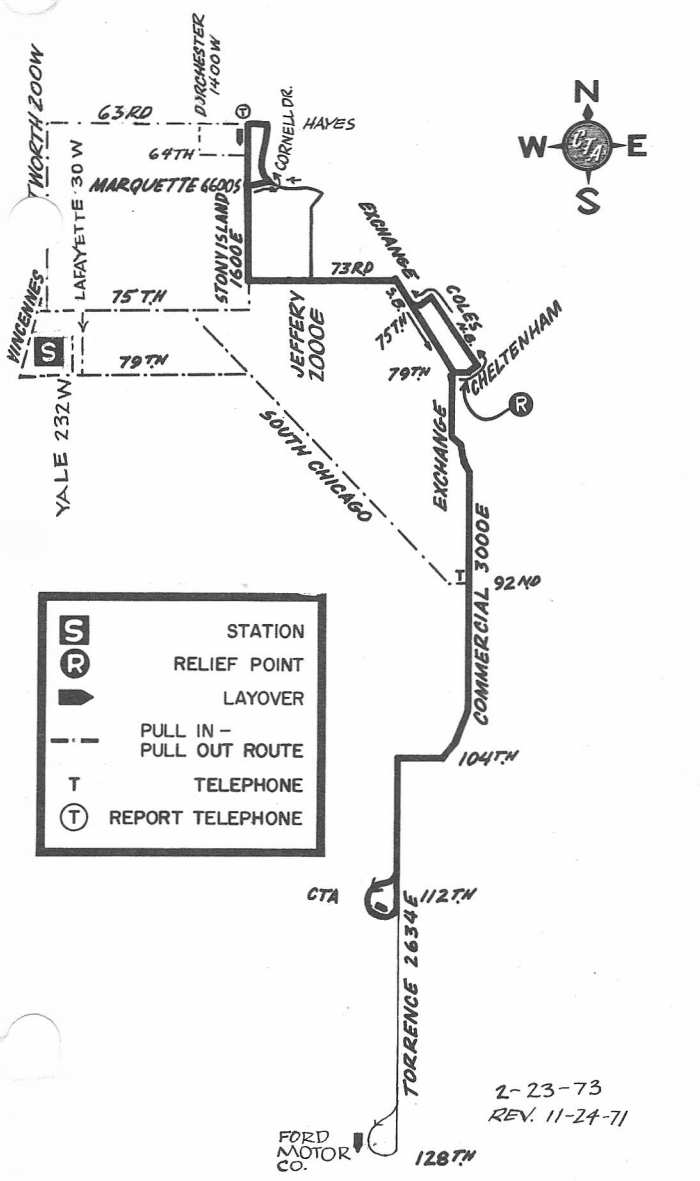

SOUTH DEERING

27

77th STATION

MOTOR BUS

NOT DRAWN TO SCALE

S	STATION
R	RELIEF POINT
▲	LAYOVER
- - -	PULL IN - PULL OUT ROUTE
T	TELEPHONE
(T)	REPORT TELEPHONE

2-23-73
REV. 11-24-71