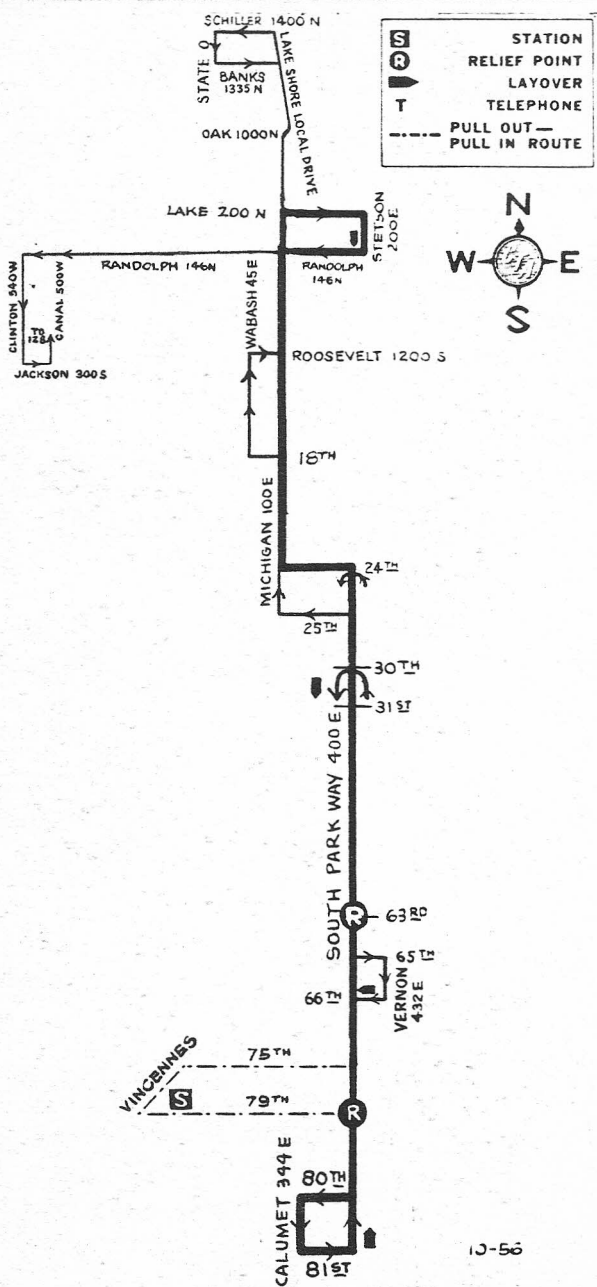

SOUTH PARK (LOCAL & LIMITED) 3

77th STATION

GAS BUS

NOT DRAWN TO SCALE

S	STATION
●	RELIEF POINT
—	LAYOVER
T	TELEPHONE
- - -	PULL OUT — PULL IN ROUTE

13-56