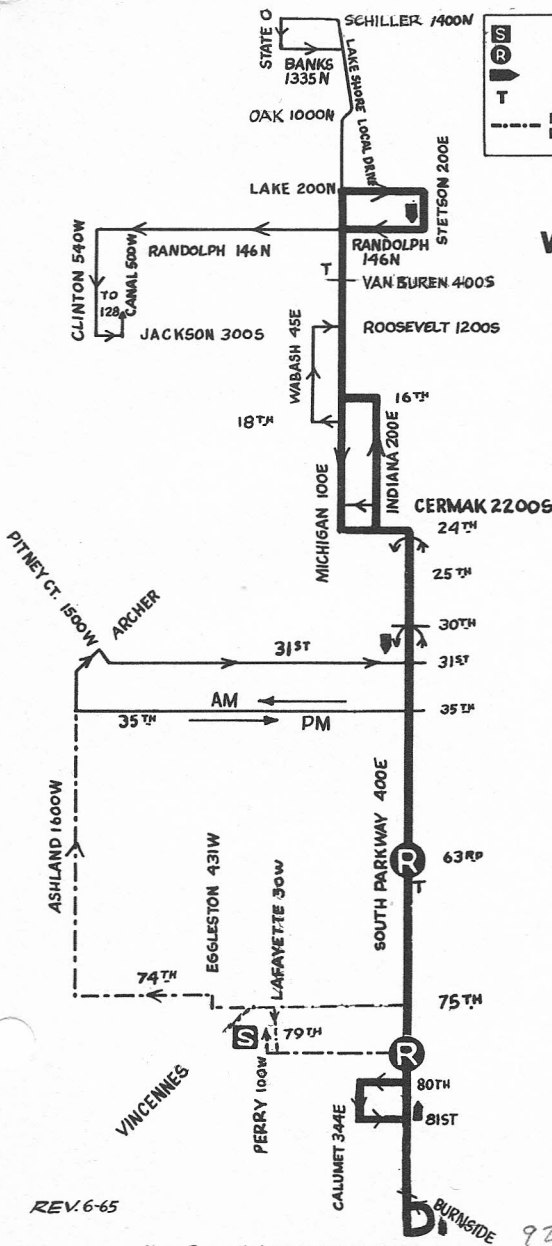

SOUTH PARK (LOCAL & LIMITED)

3

77th STATION

GAS BUS

NOT DRAWN TO SCALE

S	STATION
R	RELIEF POINT
T	LAYOVER
T	TELEPHONE
---	PULL OUT —
---	PULL IN ROUTE

REV. 6-65

9232