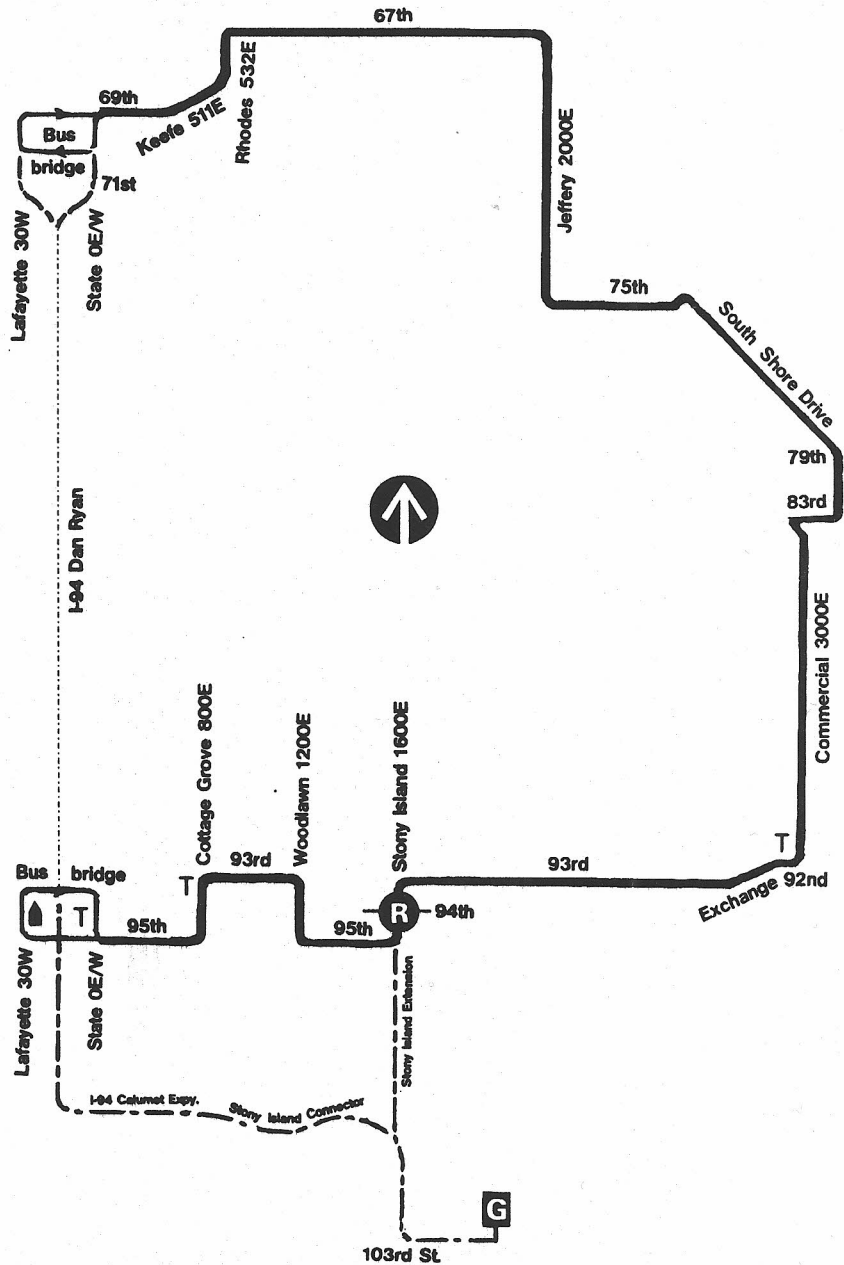

Route #5 SOUTH SHORE

Garage(s)/Run Numbers

103rd/1201-1230

Terminals/Destination Signs

Northbound

69th Dan Ryan
station

Southbound

95th Dan Ryan
station

Schedule Interlocks

Hours of Operation

Owl service only