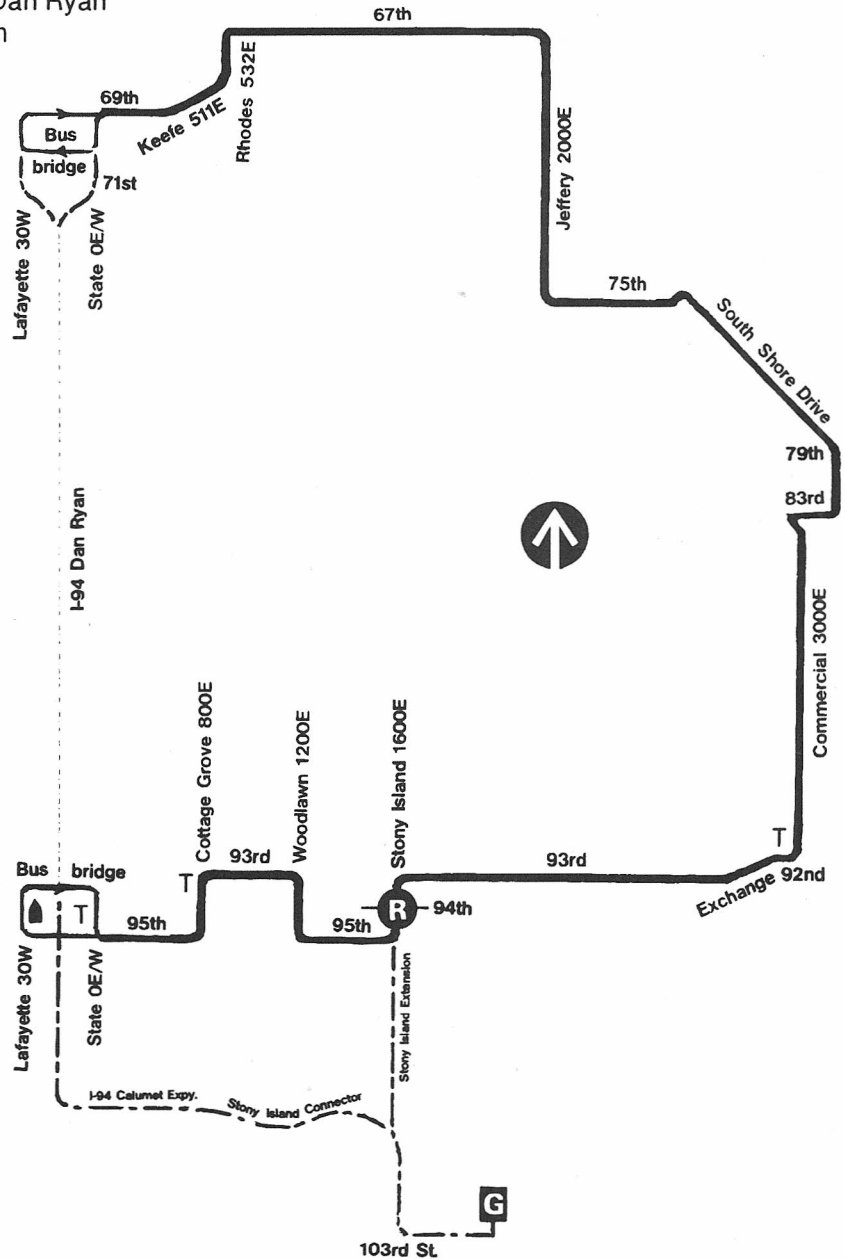

Route #5 SOUTH SHORE

Garage(s)/Run Numbers

103rd/1201-1230

Terminals/Destination Signs

Northbound

69th Dan Ryan
station

Southbound

95th Dan Ryan
station

Schedule Interlocks

Hours of Operation

Terminals

95th/Ryan to 69th/Ryan
69th/Ryan to 95th/Ryan

Dir
NB
SB

Monday-Friday
2320--0410
2400--0440

Saturday
2320--0440
2400--0440

Sunday/holiday
2320--0510
2400--0510

09/30/93

SOUTH SHORE NIGHT BUS - route history

02-02-92 Began CHICAGO TRANSIT AUTHORITY owl-only bus service from State-69th bus bridge-Lafayette-69th loop via 69th-Keefe-Rhodes-67th-Jeffery-75th-South Shore-83rd-Exchange-Commercial-92nd-Exchange-93rd-Stony Island-95th-Woodlawn-93rd-Cottage Grove-95th to State terminal