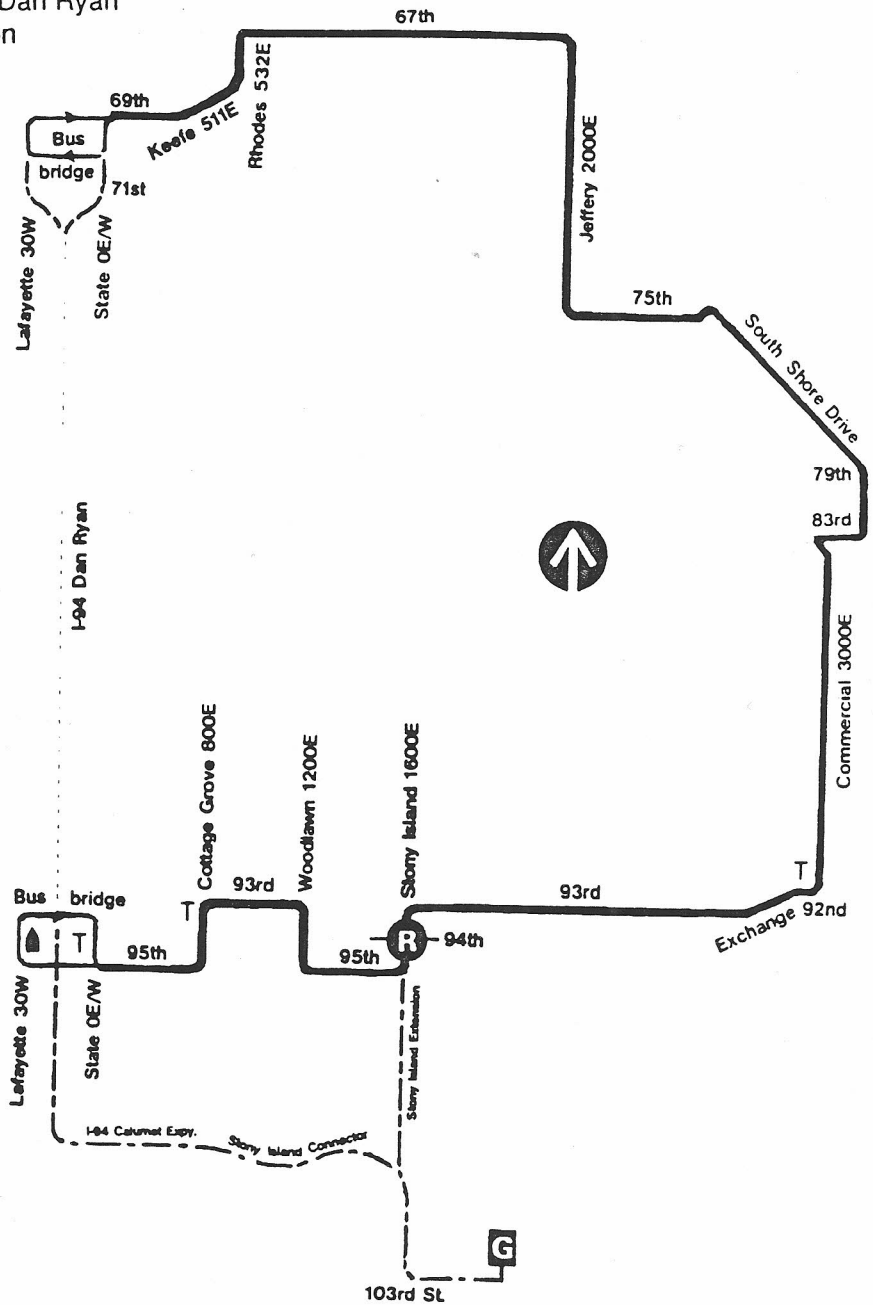

Route #5 SOUTH SHORE

Garage(s)/Run Numbers

103rd/1201-1230

Terminals/Destination Signs

Northbound

69th Dan Ryan station

Southbound

95th Dan Ryan station

Schedule Interlocks

Hours of Operation

Terminals

95th/Ryan to 69th/Ryan
69th/Ryan to 95th/Ryan

Dir

NB 2320--0410
SB 2400--0440

Monday-Friday

Saturday

2320--0440
2400--0440

Sunday/holiday

2320--0510
2400--0510

SOUTH SHORE NIGHT BUS - route history

02-02-92 Began CHICAGO TRANSIT AUTHORITY owl-only bus service from State-69th bus bridge-Lafayette-69th loop via 69th-Keefe-Rhodes-67th-Jeffery-75th-South Shore-83rd-Exchange-Commercial-92nd-Exchange-93rd-Stony Island-95th-Woodlawn-93rd-Cottage Grove-95th to State terminal