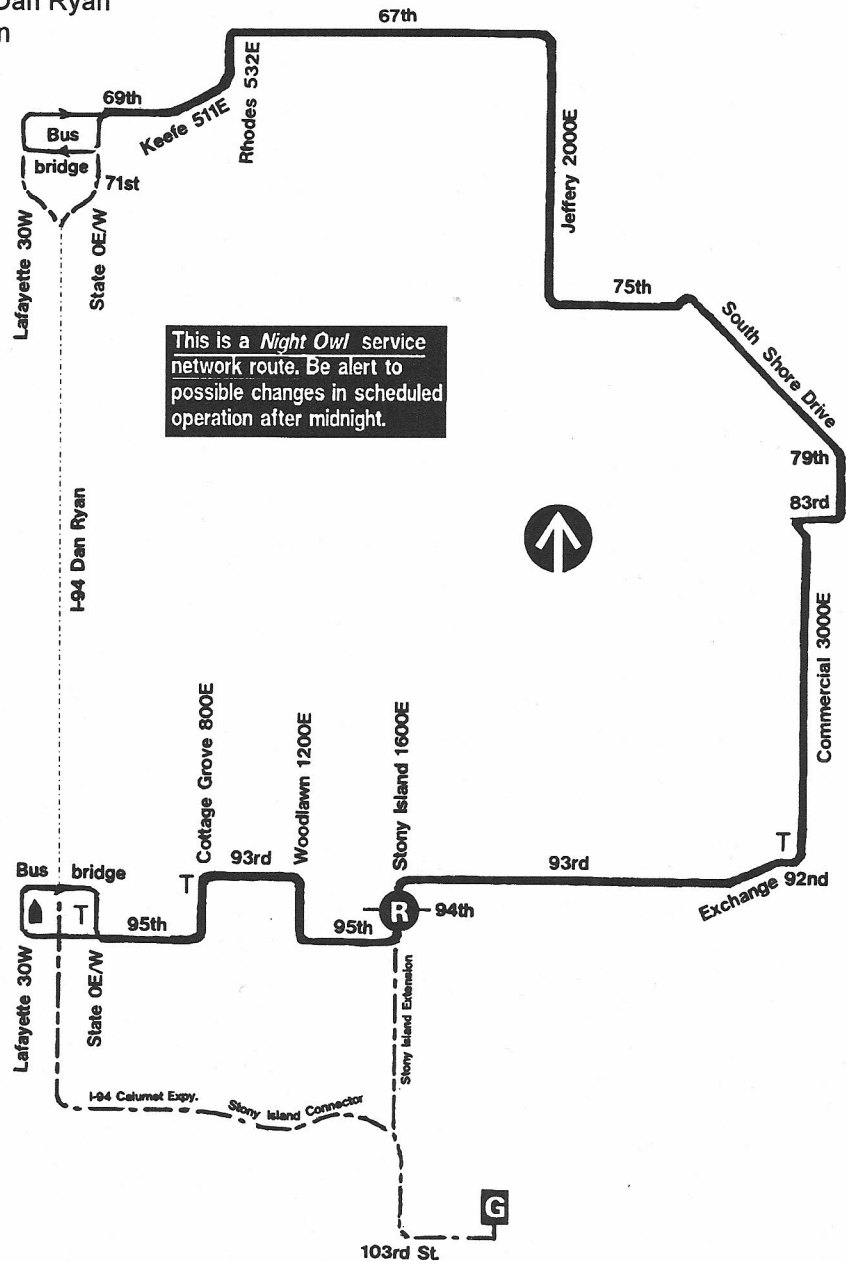

5

**Route #5 SOUTH SHORE**

Garage(s)/Run Numbers

103rd/1201-1230

Terminals/Destination Signs

Northbound

69th Dan Ryan station

Southbound

95th Dan Ryan station

Schedule Interlocks

Hours of Operation

**Terminals**

95th/Ryan to 69th/Ryan  
69th/Ryan to 95th/Ryan

Dir  
NB  
SB

**Monday-Friday**  
2320--0410  
2400--0440

**Saturday**  
2320--0440  
2400--0440

**Sunday/holiday**  
2320--0510  
2400--0510

09/11/94

## **SOUTH SHORE NIGHT BUS - route history**

---

- 02-02-92 Began CHICAGO TRANSIT AUTHORITY owl-only bus service from State-69th bus bridge-Lafayette-69th loop via 69th-Keefe-Rhodes-67th-Jeffery-75th-South Shore-83rd-Exchange-Commercial-92nd-Exchange-93rd-Stony Island-95th-Woodlawn-93rd-Cottage Grove-95th to State terminal
- 09-11-94 Began Night Owl Service adding "N" prefix to route number during owl period