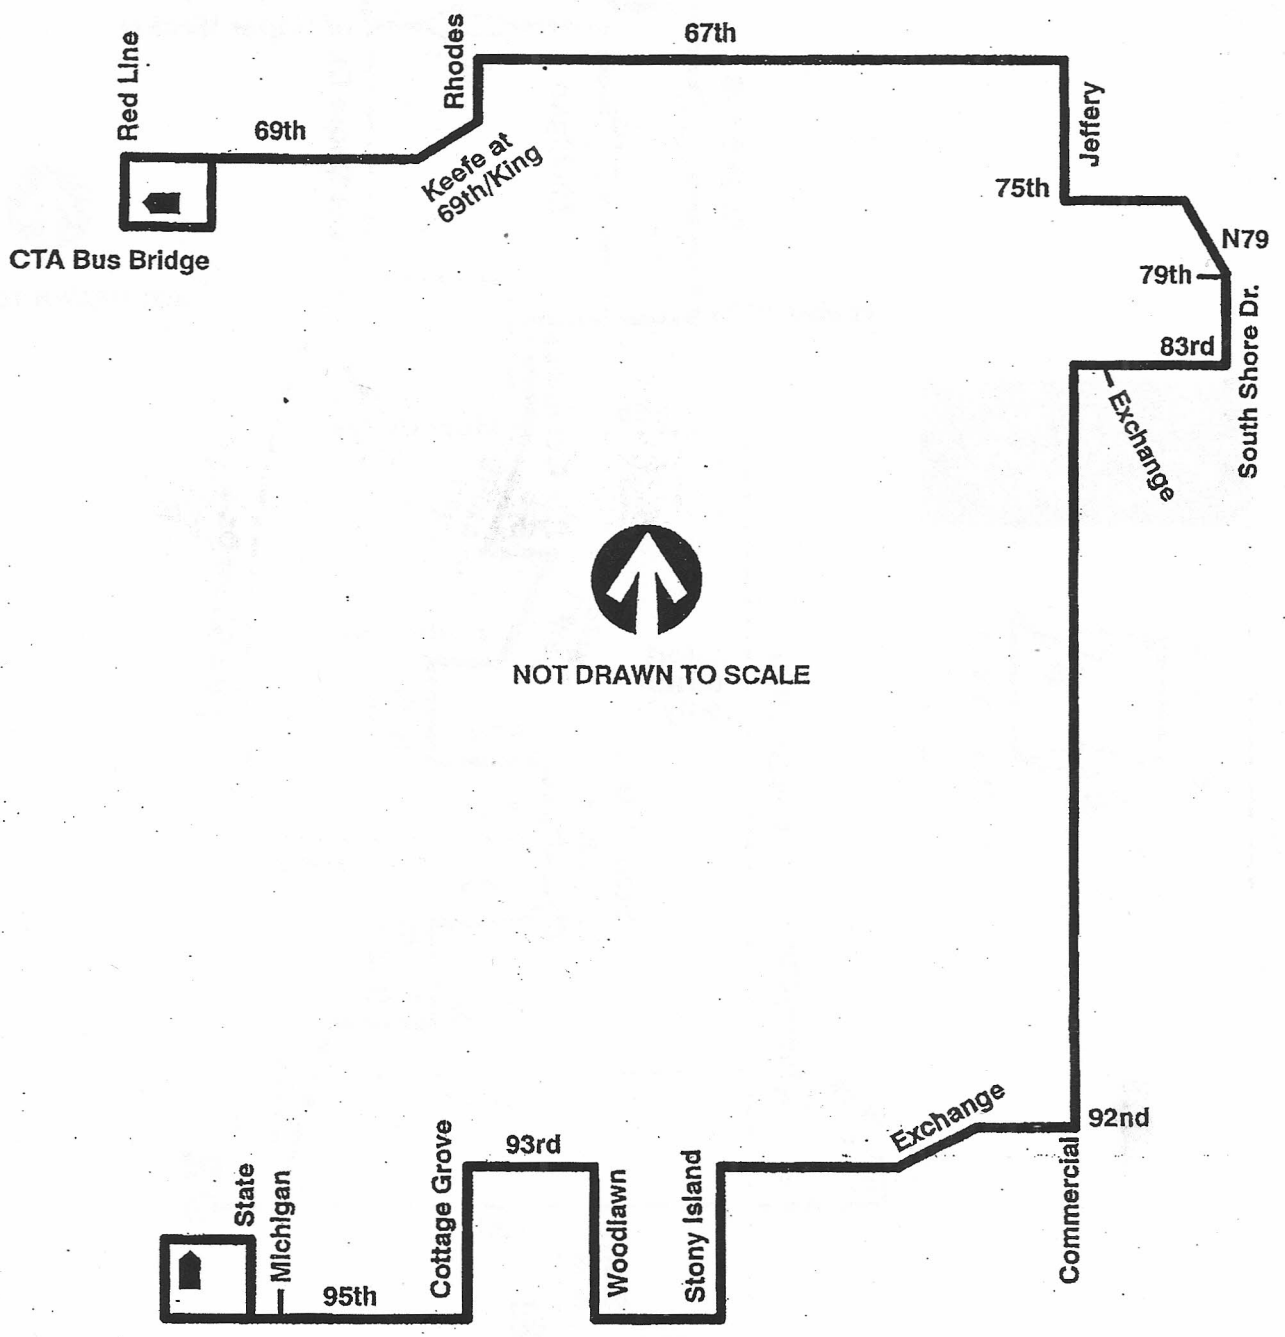

N5 South Shore Night Bus

103rd Garage
Farebox Code 953

NOT DRAWN TO SCALE

G GARAGE	--- PULL IN - - - PULL OUT	R RELIEF POINT
L LAYOVER		
EFFECTIVE DATE 6/10/01	DATE REVISED 6/10/01	PLANNING & DEVELOPMENT DATE SERVICES