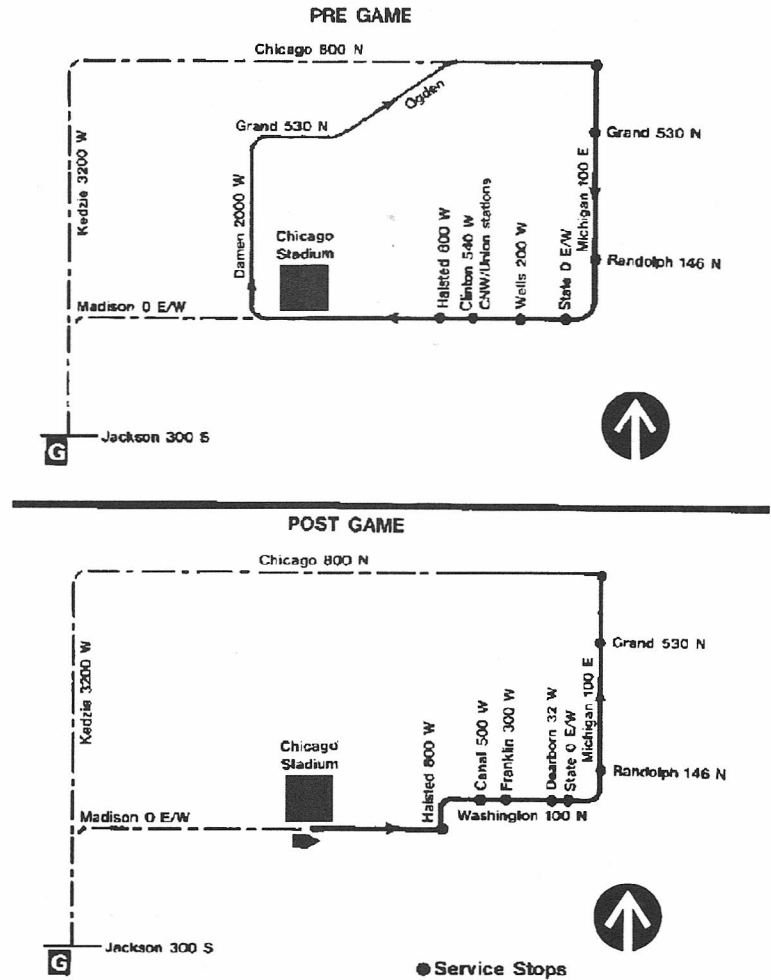

Route #19 STADIUM EXPRESS

Garage(s)/Run Numbers

Kedzie/K961-K970
PTO/K971-K980

Terminals/Destination Signs

<u>Northbound</u>	<u>Southbound</u>
Chicago/Michigan	Chicago Stadium

Schedule Interlocks

None

Hours of Operation

Terminals	Dir	Monday-Friday	Saturday	Sunday/holiday
-----------	-----	---------------	----------	----------------

STADIUM EXPRESS - route history

- 03-03-93 Inaugurated an experimental bus route operating between Chicago/Michigan and the Chicago Stadium via Michigan-Madison to stadium before game and via Madison-Halsted-Washington-Michigan-Chicago after the game for the Blackhawks' and Bulls' home games
- 09-19-93 Began operation as a permanent route, making all stops on Michigan after the game