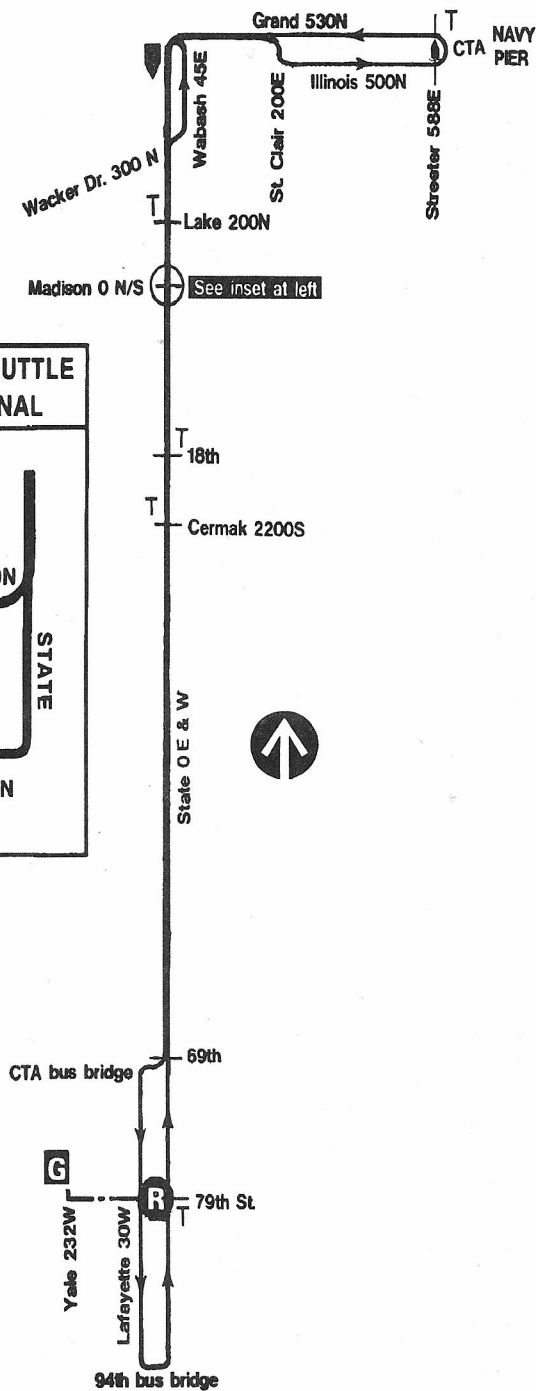

Route #29 STATE

Garage(s)/Run Numbers

77th/7001-7060
PTO/7061-7080

Terminals/Destination Signs

Northbound	Southbound
Grand	95/Ryan station
Navy Pier	83rd
Wacker	79/Ryan station
	Downtown (unscheduled)

Schedule Interlocks

#4

Hours of Operation

24 hour service between 95th & Grand
Extended to Navy Pier day and evening hours