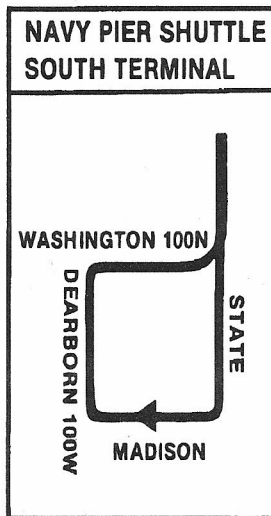

Route #29 STATE

Garage(s)/Run Numbers

77th/7001-7060
PTO/7061-7080

Terminals/Destination Signs

Northbound	Southbound
Grand	95/Ryan station
Navy Pier	83rd
Wacker	79/Ryan station
	Downtown (unscheduled)

Schedule Interlocks

#4

Hours of Operation

24 hour service between 95th & Grand
Extended to Navy Pier day and evening hours