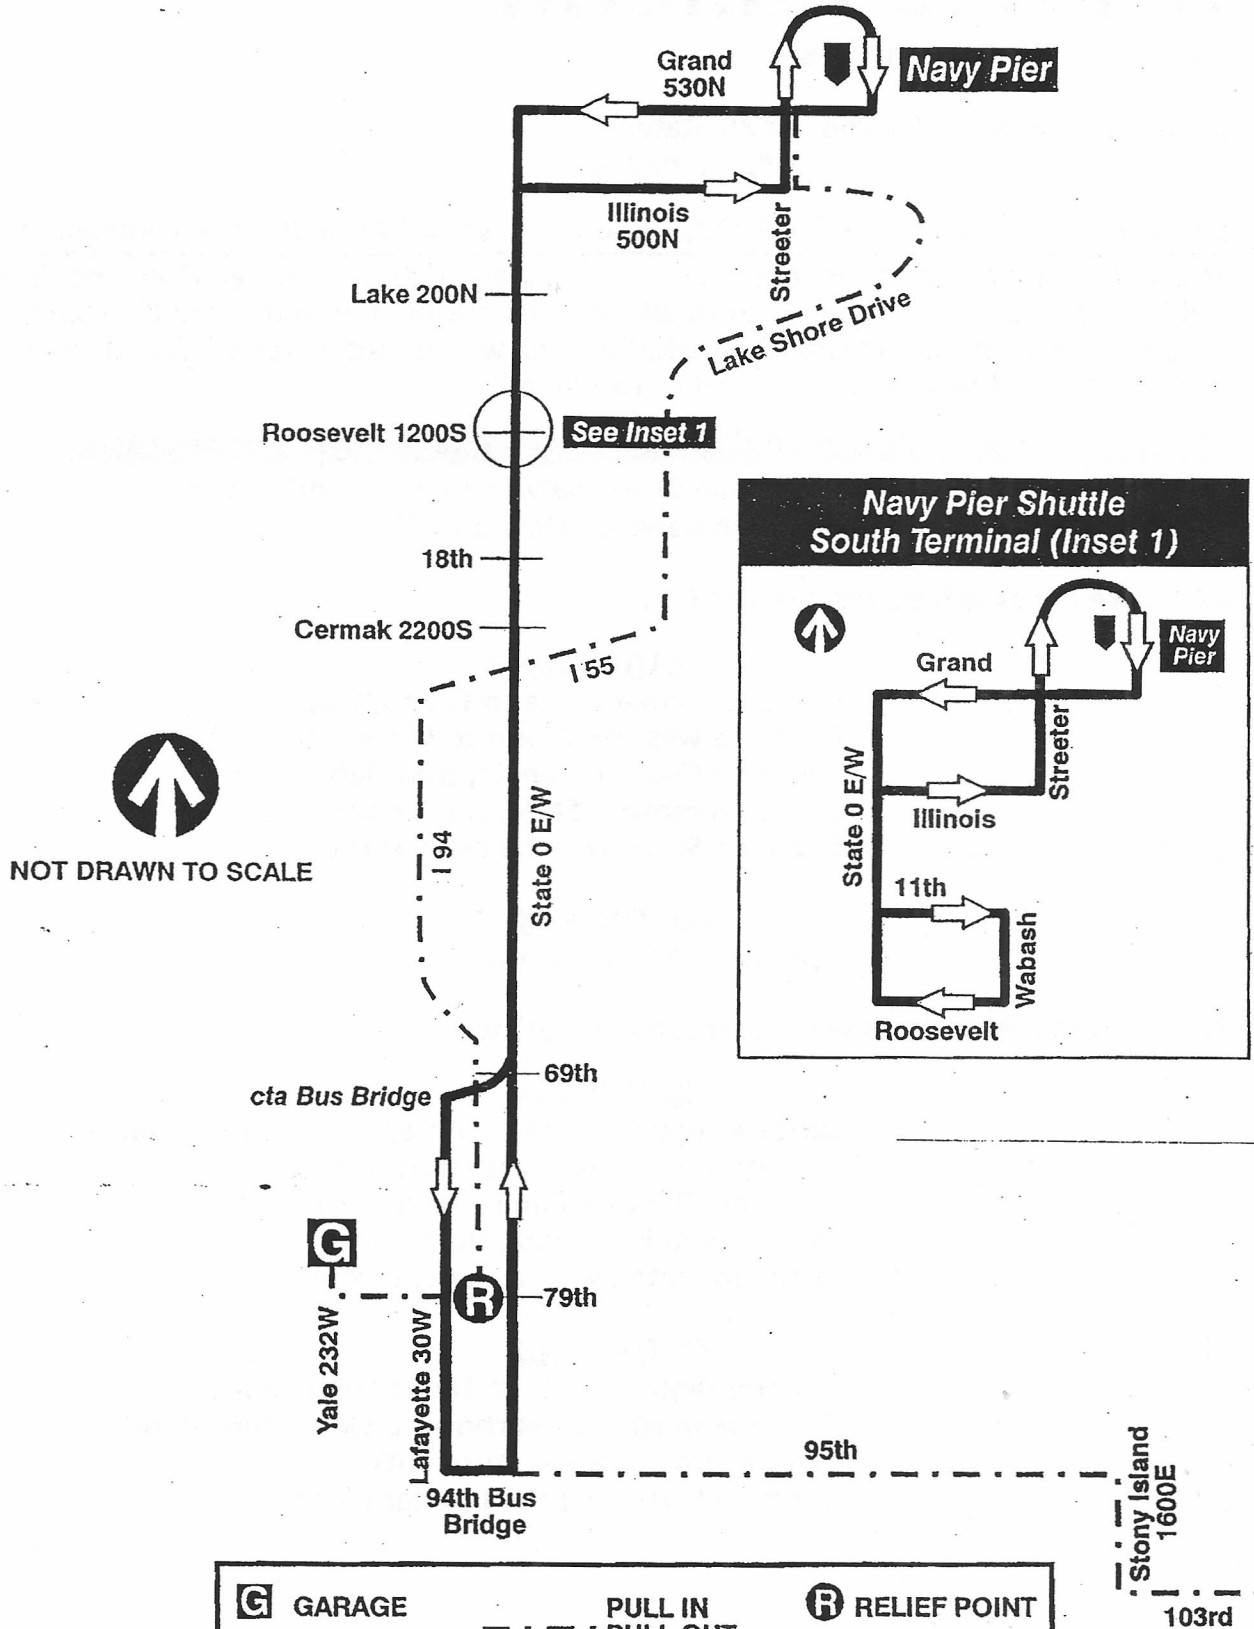

29 State

77th/103rd Garages

Farebox Code 29

G GARAGE	- - - PULL IN	R RELIEF POINT
▶ LAYOVER	- . - . - PULL OUT	
EFFECTIVE DATE	DATE REVISED	Signage & Wayfinding
2/7/10	2/7/10	