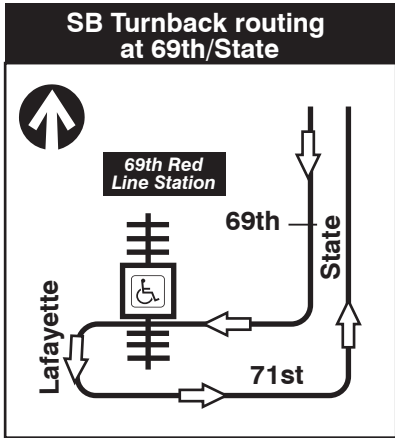

29 State

103rd Garage

Farebox Code 29

NOT DRAWN TO SCALE

GARAGE	PULL IN PULL OUT	Timepoints can be ignored beyond this point in indicated direction only between 05:00 and 22:00
LAYOVER	RELIEF POINT	
EFFECTIVE DATE 03/31/19	DATE REVISED 03/08/19	Service Planning