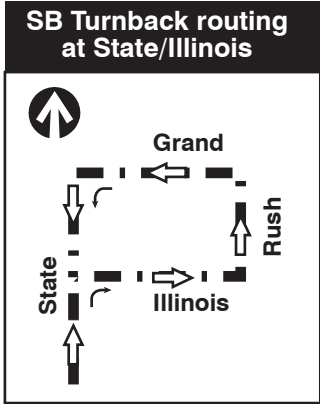

29 State

103rd Garage

Farebox Code 29

NOT DRAWN TO SCALE

GARAGE	PULL IN PULL OUT	Timepoints can be ignored beyond this point in indicated direction only between 05:00 and 22:00
LAYOVER	RELIEF POINT	
EFFECTIVE DATE 03/31/19	DATE REVISED 03/08/19	Service Planning