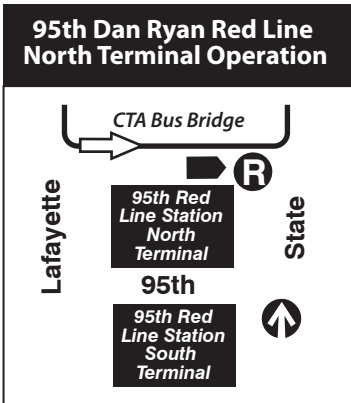

29 State

103rd Garage

Farebox Code 29

NOT DRAWN TO SCALE

GARAGE	PULL IN PULL OUT	Timepoints can be ignored beyond this point in indicated direction only between 05:00 and 22:00
LAYOVER	RELIEF POINT	
EFFECTIVE DATE 03/31/19	DATE REVISED 03/08/19	Service Planning