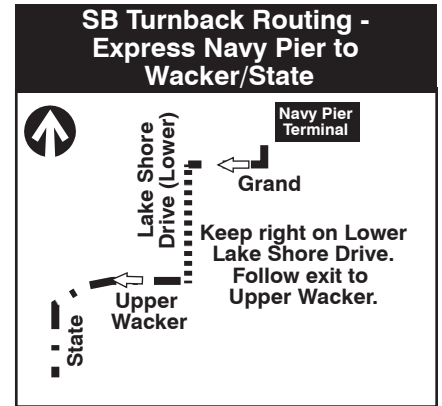

29 State

103rd Garage

Farebox Code 29

NOT DRAWN TO SCALE

GARAGE	PULL IN PULL OUT	Timepoints can be ignored beyond this point in indicated direction only between 05:00 and 22:00
LAYOVER	RELIEF POINT	
EFFECTIVE DATE 03/31/19	DATE REVISED 03/08/19	Service Planning