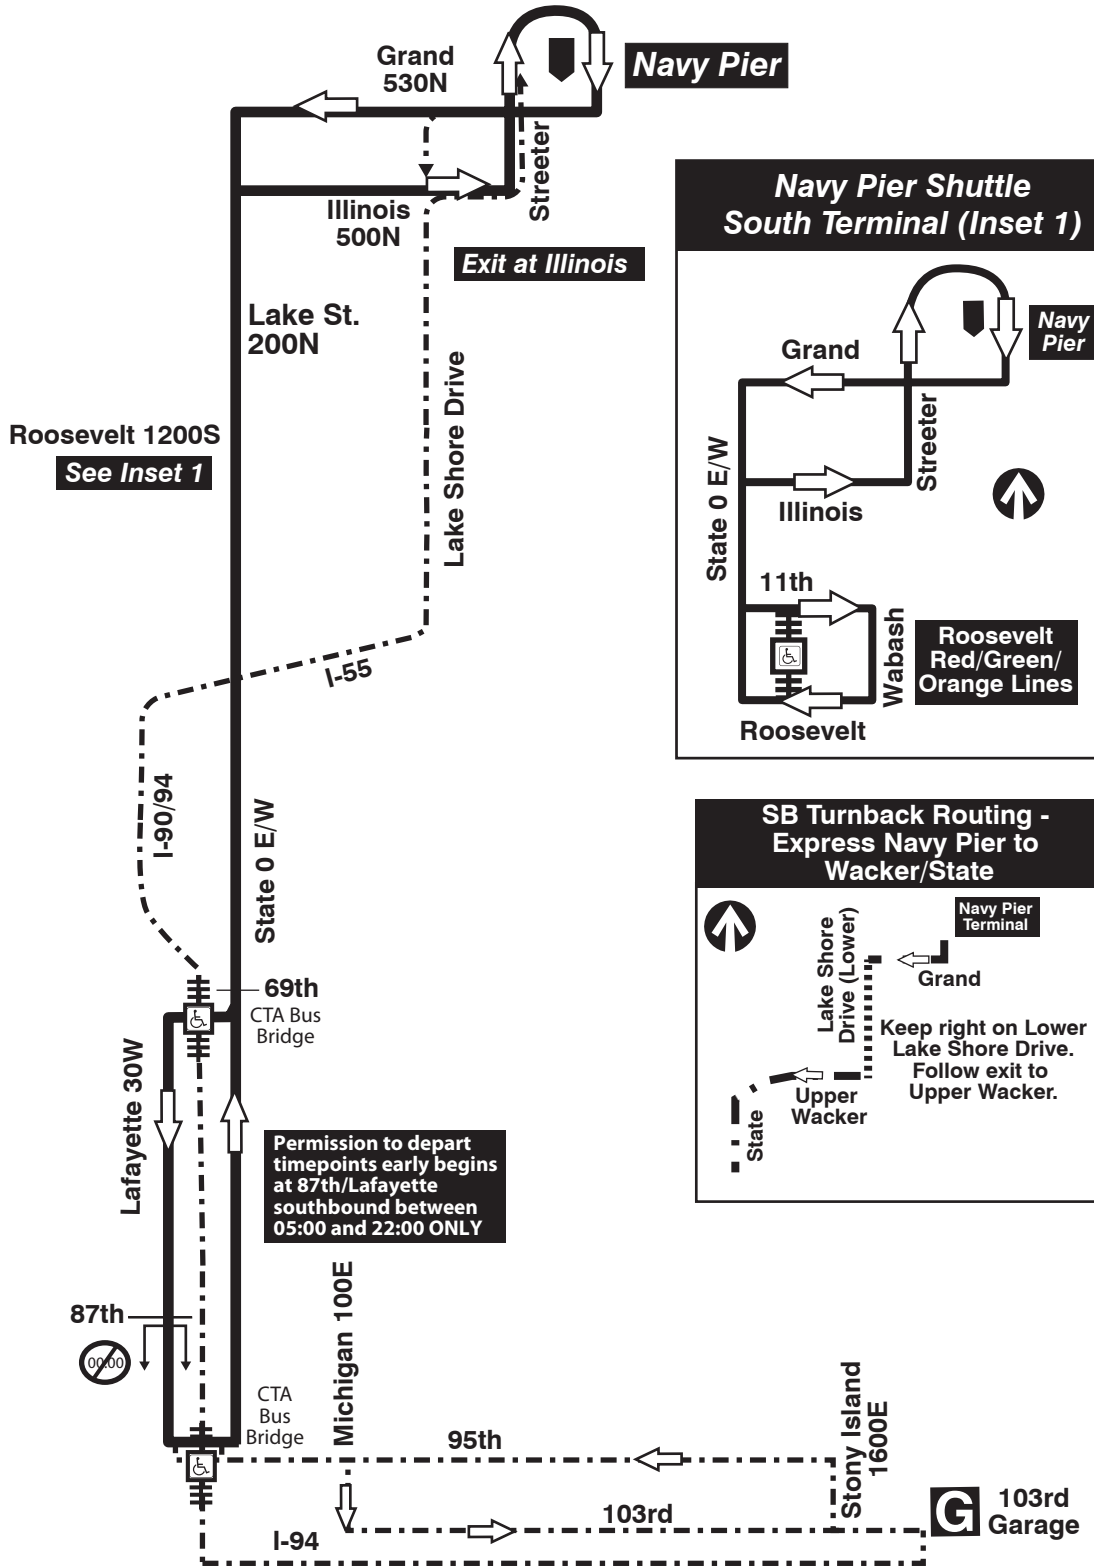

29 State

103rd Garage

Farebox Code 29

NOT DRAWN TO SCALE

GARAGE	PULL IN PULL OUT	Timepoints can be ignored beyond this point in indicated direction only between 05:00 and 22:00
LAYOVER	RELIEF POINT	
EFFECTIVE DATE 03/31/19	DATE REVISED 03/08/19	Service Planning