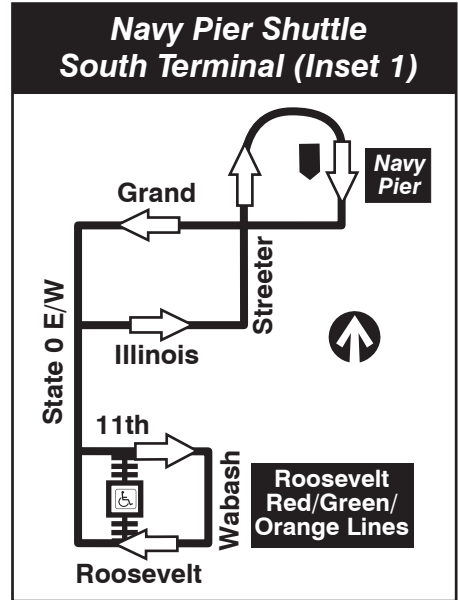

29 State

103rd Garage

Farebox Code 29

NOT DRAWN TO SCALE

GARAGE	PULL IN PULL OUT	Timepoints can be ignored beyond this point in indicated direction only between 05:00 and 22:00
LAYOVER	RELIEF POINT	
EFFECTIVE DATE 03/31/19	DATE REVISED 03/08/19	Service Planning