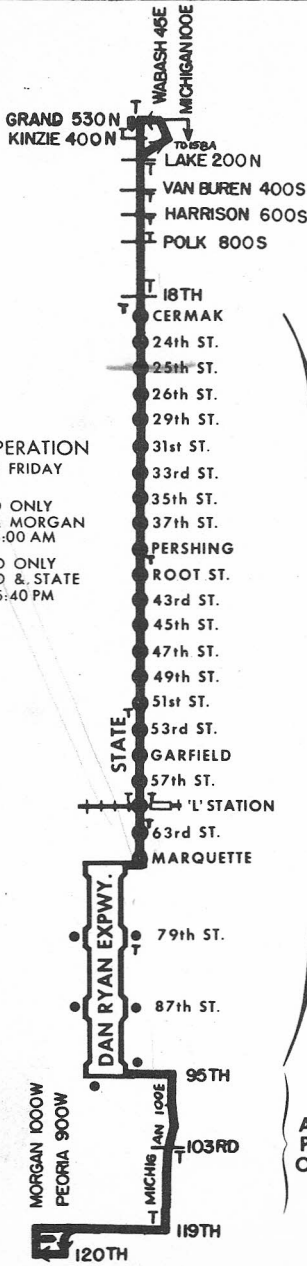

NOT DRAWN TO SCALE

HOURS OF OPERATION
MONDAY THRU FRIDAY

NORTHBOUND ONLY
LEAVING 119th & MORGAN
5:30 AM TO 8:00 AM

SOUTHBOUND ONLY
LEAVING GRAND & STATE
3:25 PM TO 5:40 PM

815

ALL STOP
PORTION
OF ROUTE

LIMITED
PORTION
OF ROUTE

ALL STOP
PORTION
OF ROUTE

REV. 2-63