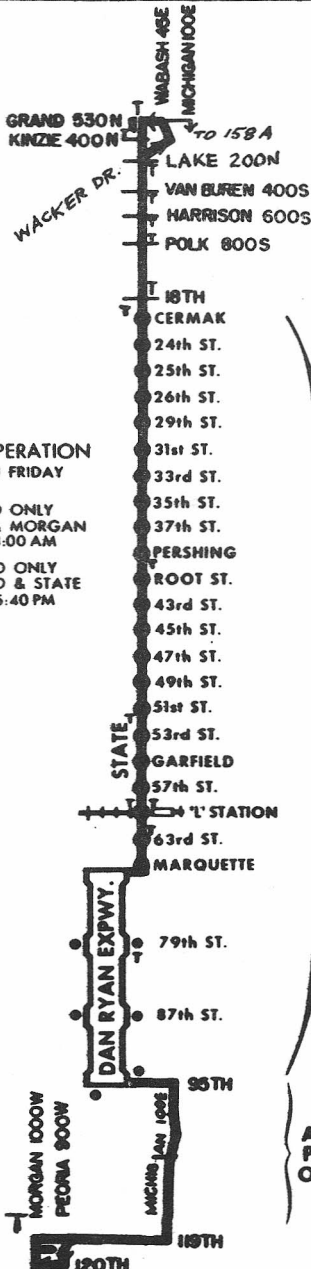

NOT DRAWN TO SCALE

STATION
RELIEF POINT
LAYOVER
TELEPHONE

HOURS OF OPERATION
MONDAY THRU FRIDAY

NORTHBOUND ONLY
LEAVING 119th & MORGAN
5:30 AM TO 8:00 AM

SOUTHBOUND ONLY
LEAVING GRAND & STATE
3:25 PM TO 5:40 PM

ALL STOP PORTION OF ROUTE

LIMITED PORTION OF ROUTE

ALL STOP PORTION OF ROUTE