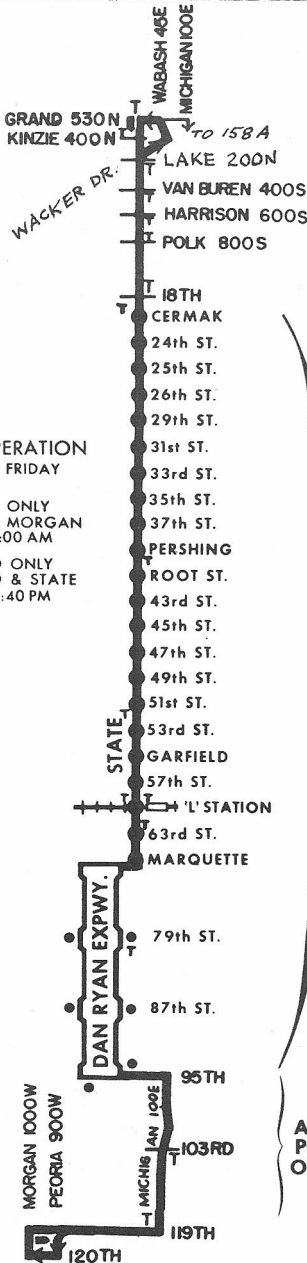

NOT DRAWN TO SCALE

S	STATION
R	RELIEF POINT
▶	LAYOVER
T	TELEPHONE

HOURS OF OPERATION
MONDAY THRU FRIDAY

NORTHBOUND ONLY
LEAVING 119th & MORGAN
5:30 AM TO 8:00 AM

SOUTHBOUND ONLY
LEAVING GRAND & STATE
3:25 PM TO 5:40 PM

ALL STOP
PORTION
OF ROUTE

LIMITED
PORTION
OF ROUTE

ALL STOP
PORTION
OF ROUTE