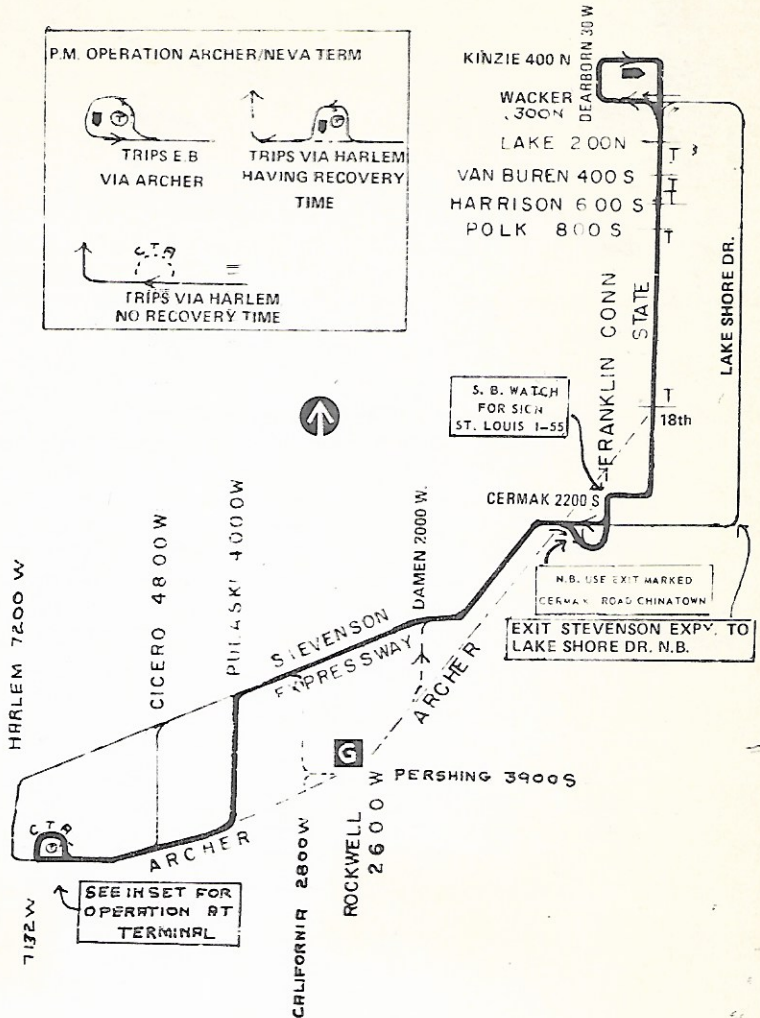

Route #99 Stevenson Express

Garage(s)/Run Numbers

Archer/A001-A220

Terminals/Destination Signs

Northbound Southbound

State Archer
Wacker Harlem

Schedule Interlocks

- #53A South Pulaski
- #62 Archer Express
- #62 Archer Local
- #63A West 63rd
- #120 NW/Wacker Express
- #99M Midway Express
- #121 Union/Wacker Express
- #129 NW/Franklin
- #35 35th Street
- #47 47th Street
- #94 South California
- #54B South Cicero

Hours of Operation

(Time of first and last trips leaving terminals)

Mon-Fri only

NB via Pulaski 0555 - 1505
via Cicero 0646 - 0750

SB via Pulaski 0930 - 1754
via Cicero 1608 - 1733

No public timetable available

OP2/71 - 3/30/80

Stops

On Archer at;
all stops to Cicero
Kilpatrick (SB only)
Kostner
Pulaski

On Pulaski or Cicero at;
47th
43rd

Then non-stop to State;
CermaK
18th
Roosevelt
Harrison
and all stops to Kinzie