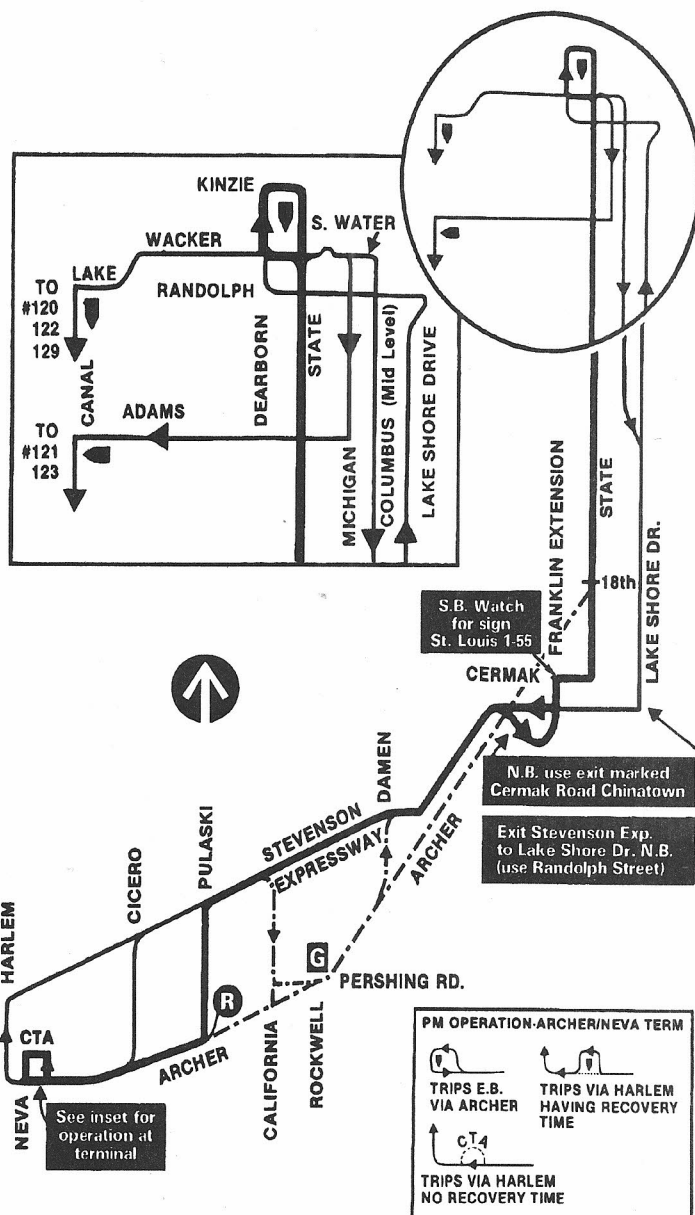

Route #99 STEVENSON EXPRESS

Garage(s)/Run Numbers

Archer/A001-A200
PTO/A201-A300

Terminals/Destination Signs

Northbound

Southbound

State/
Wacker

Archer/
Harlem

Schedule Interlocks

#53A
#62

Hours of Operation

Mon-Fri only--NB AM and SB PM rush (via Cicero); midday (via Pulaski)

Stops

On Archer at:

all stops to Cicero
Kilpatrick (SB only)
Kostner (midday via Pulaski only)
Keeler " " " "
Pulaski " " " "

On Pulaski (midday)
or Cicero at:

47th
43rd

Then non-stop to State:

Cermak
18th
Roosevelt
Harrison
all stops to Kinzie

Express surcharge collected

03/08/92