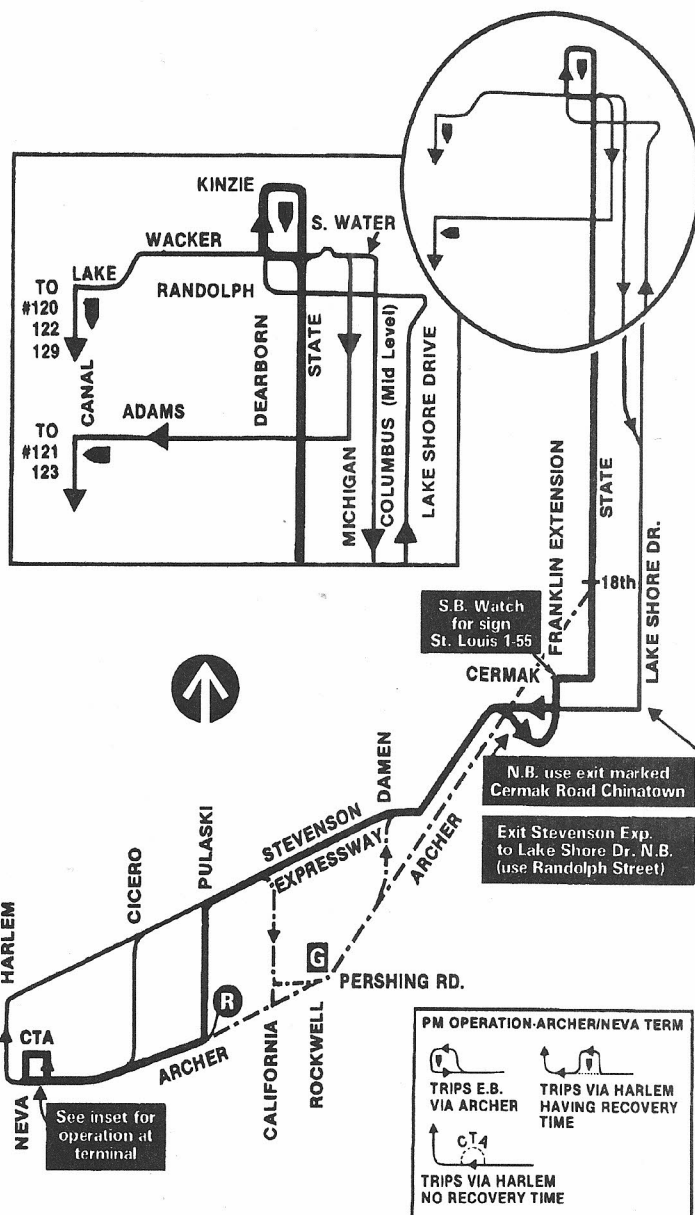

Route #99 STEVENSON EXPRESS

Garage(s)/Run Numbers

Archer/A001-A200
PTO/A201-A300

Terminals/Destination Signs

Northbound

State/
Wacker

Southbound

Archer/
Harlem

Schedule Interlocks

#53A
#62

Hours of Operation

Mon-Fri only--NB AM and SB PM rush (via Cicero); midday (via Pulaski)

Stops

On Archer at:

all stops to Cicero
Kilpatrick (SB only)
Kostner (midday via Pulaski only)
Keeler " " " "
Pulaski " " " "

On Pulaski (midday)
or Cicero at:

47th
43rd

Then non-stop to State:

Cermak
18th
Roosevelt
Harrison
all stops to Kinzie

Express surcharge collected

03/08/92