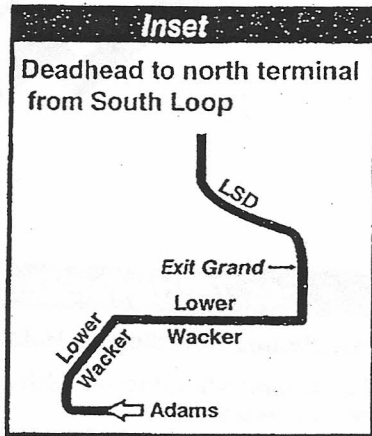

134 Stockton/LaSalle Express

103rd/77th/Kedzie/North Park Garages

Farebox Code 134

G --- Foster 5200N

NOT DRAWN TO SCALE

Belmont 3200N

Sheridan
Stockton

Diversey 2800N

Fullerton 2400N

AM Layover at North Ave. Beach

Outer Lake Shore Drive

LSD

Madison
Desplaines
Jefferson

Exit Grand/Wacker
Up Ramp
Down Ramp

Chicago River

To LSD North, use ramp on right

Kedzie 3200W

Congress
Homan
Harrison
Van Buren
Exit at California

Racine 1200W

Clinton

To #124

S. Wacker

Adams

200S