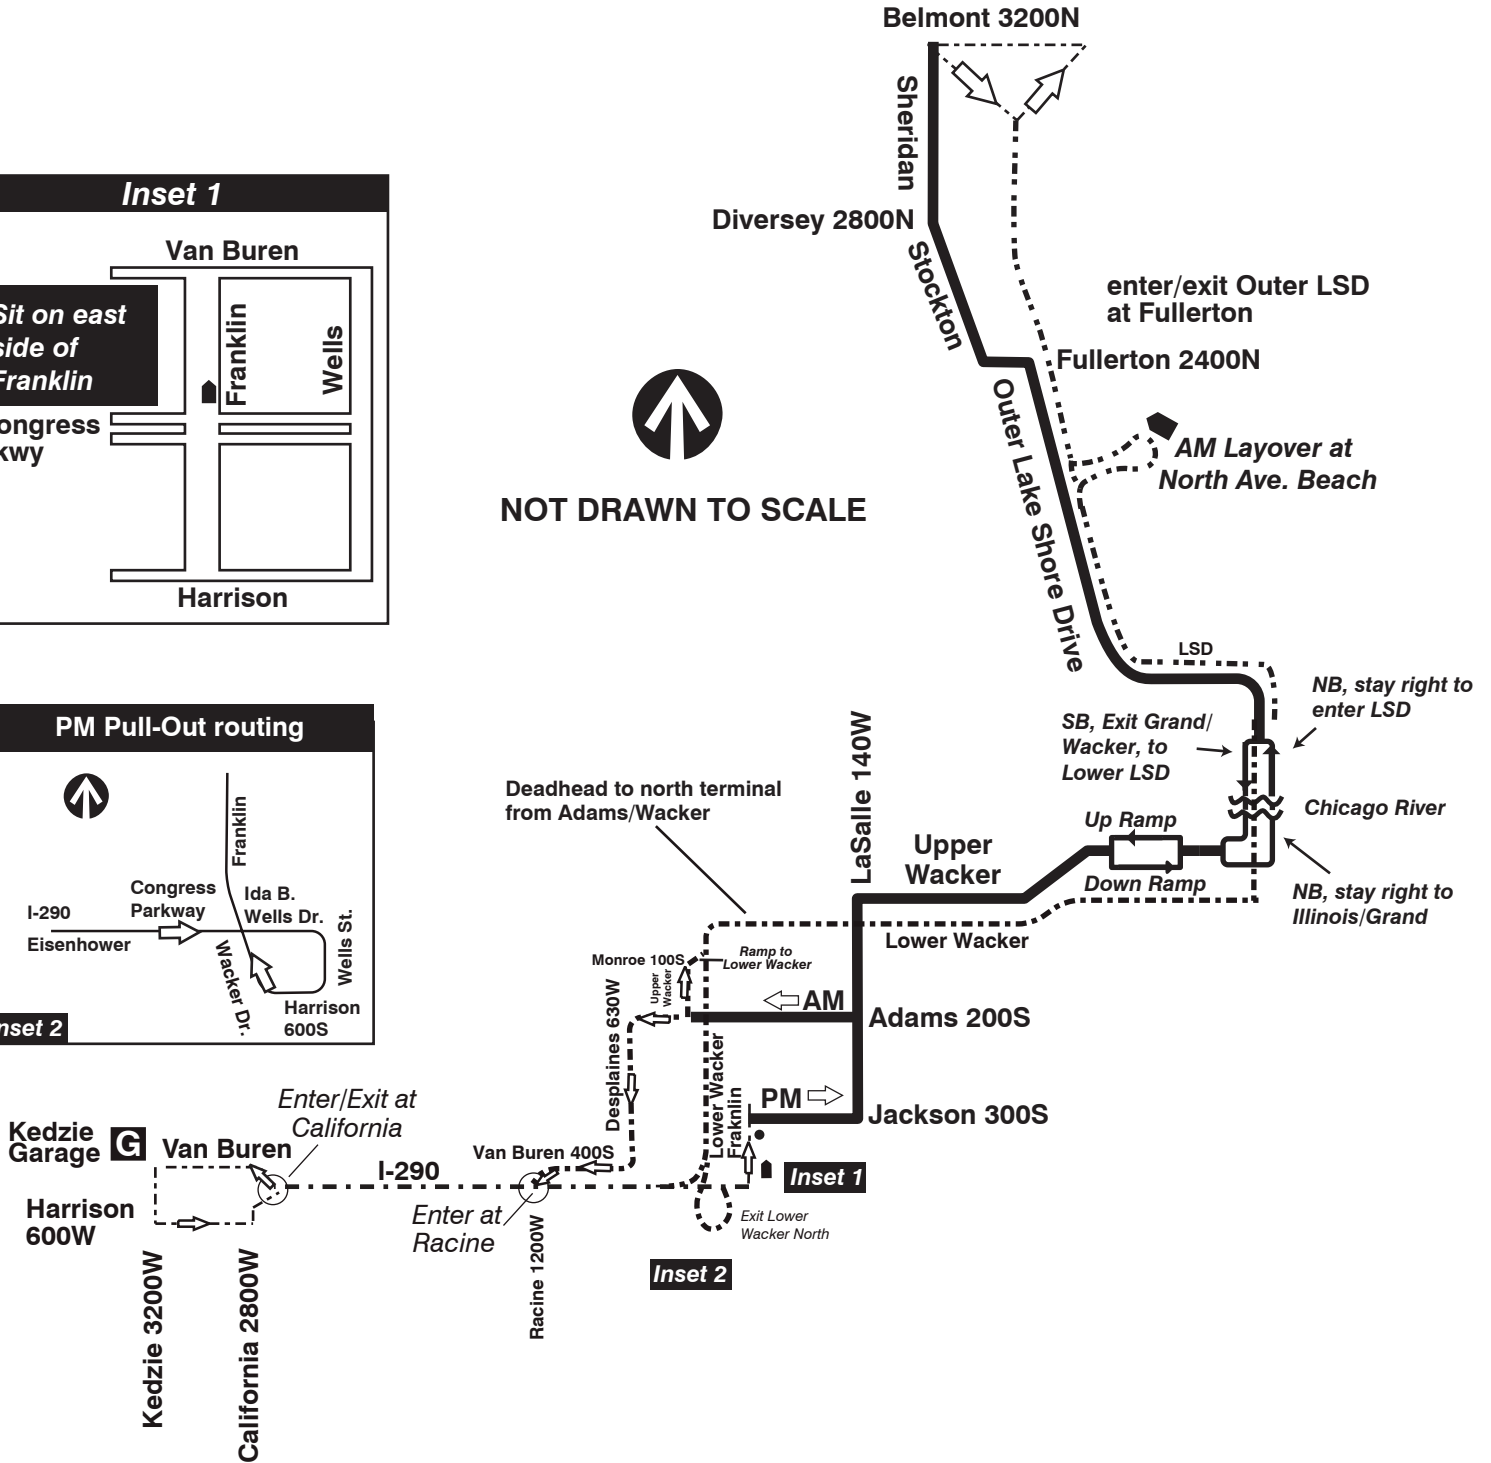

134 Stockton/LaSalle Express

Kedzie Garage Adams Bridge Closure Farebox Code 134

NOT DRAWN TO SCALE

G GARAGE	PULL IN	R RELIEF POINT
LAYOVER	PULL OUT	
EFFECTIVE DATE	REVISD DATE	Service Planning
8/31/2020	8/26/2020	