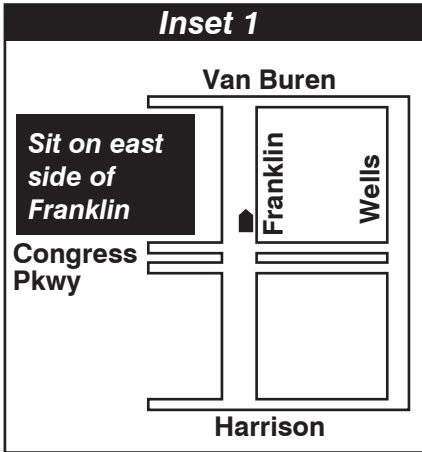

134 Stockton/LaSalle Express

Kedzie Garage Adams Bridge Closure Farebox Code 134

NOT DRAWN TO SCALE

G GARAGE	PULL IN	R RELIEF POINT
LAYOVER	PULL OUT	
EFFECTIVE DATE	REVISD DATE	Service Planning
8/31/2020	8/26/2020	