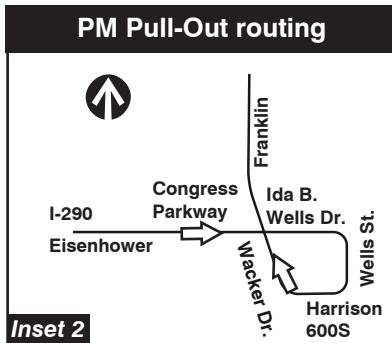

134 Stockton/LaSalle Express

Kedzie Garage Adams Bridge Closure Farebox Code 134

NOT DRAWN TO SCALE

G GARAGE	PULL IN	R RELIEF POINT
LAYOVER	PULL OUT	
EFFECTIVE DATE	REVISD DATE	Service Planning
8/31/2020	8/26/2020	