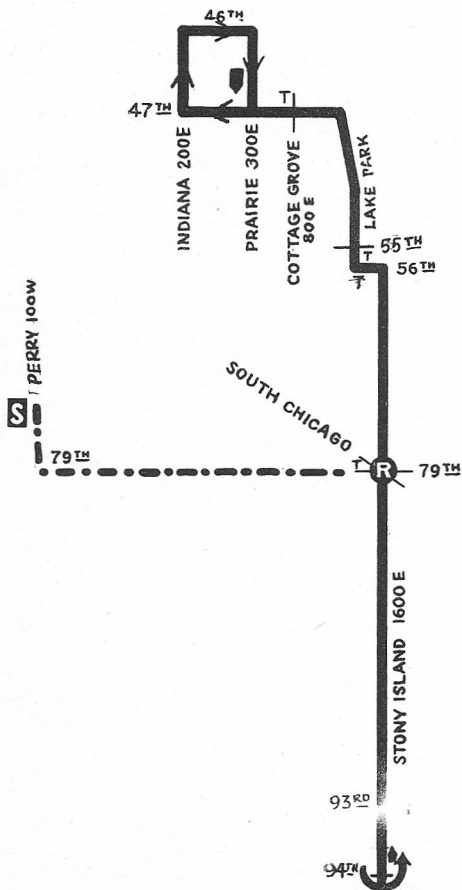

STONY ISLAND

28

77th STATION

GAS BUS

NOT DRAWN TO SCALE

S	STATION
R	RELIEF POINT
L	LAYOVER
T	TELEPHONE
---	PULL OUT—
---	PULL IN ROUTE

REV 5-61