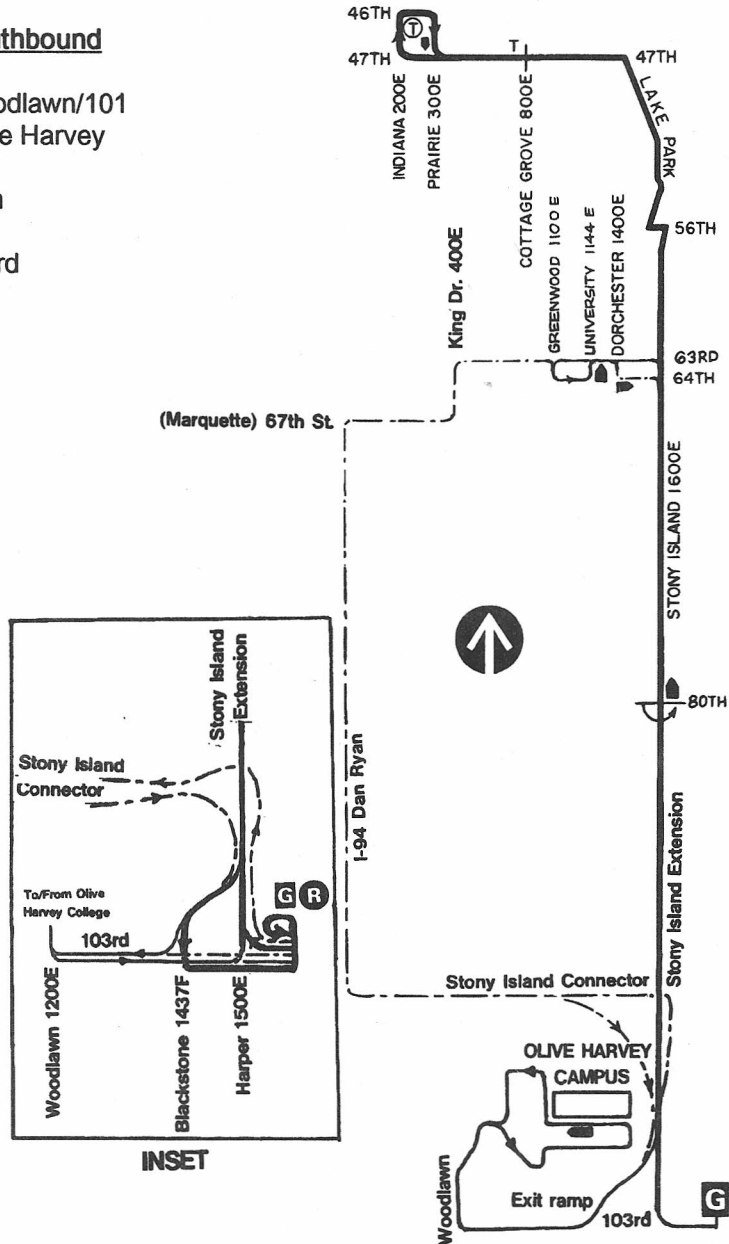

Route #28 STONY ISLAND

Garage(s)/Run Numbers

103rd/1001-1006
PTO/1061-1100

Terminals/Destination Signs

<u>Northbound</u>	<u>Southbound</u>
47th/Indiana	Woodlawn/101 Olive Harvey
63rd/University station	94th
Lake Park/47th (unscheduled)	103rd
79th (Pull-in)	

Schedule Interlocks

- #6
- #27
- #106

Hours of Operation

24 hour operation

Extended service to Olive Harvey College
Day and evening hours Mon-Fri only

Service 103rd (or Olive-Harvey) 63rd/University station
Mon-Fri rush hours