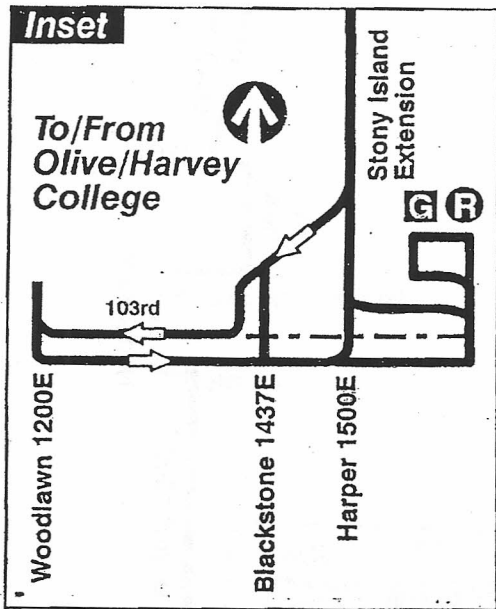

# 28 Stony Island

## 103rd Garage

### Farebox Code 28

NOT DRAWN TO SCALE

 GARAGE	 PULL IN PULL OUT	 RELIEF POINT
 LAYOVER		
EFFECTIVE DATE 4/11/04	DATE REVISED 11/1/07	PLANNING & DEVELOPMENT DATA SERVICES