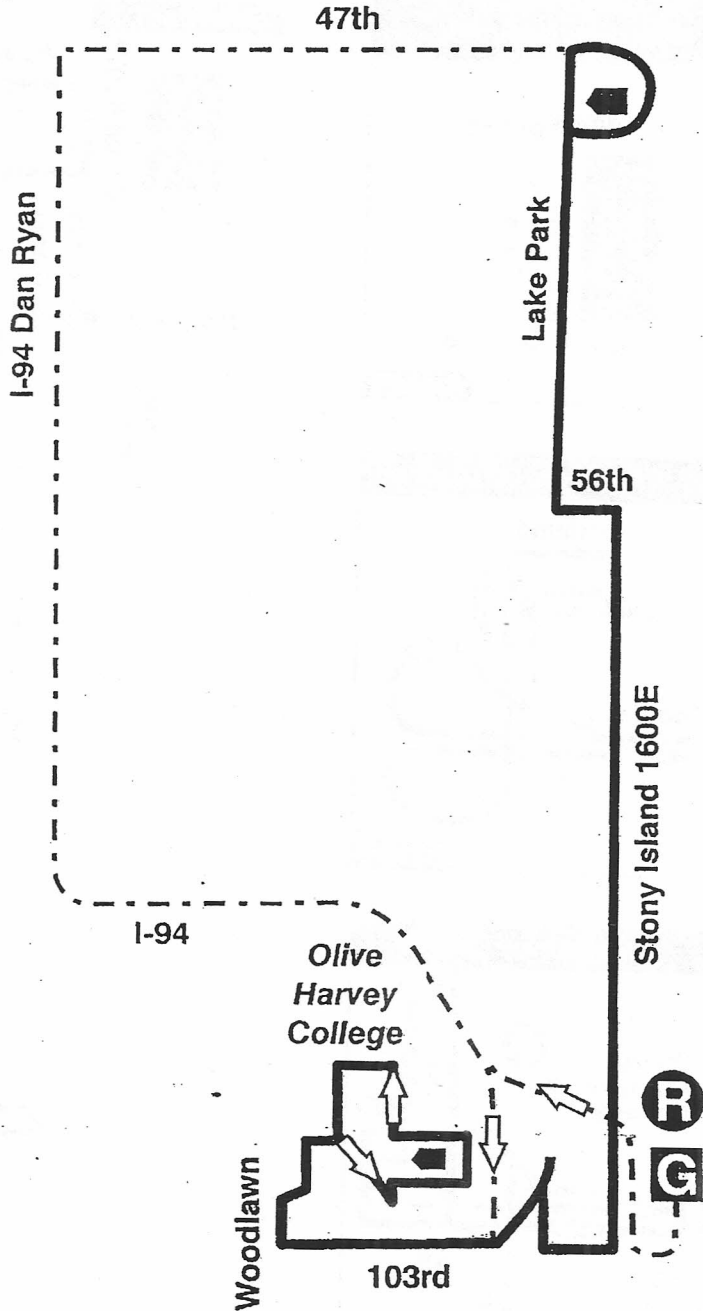

# 28 Stony Island

## 103rd Garage

### Farebox Code 28

NOT DRAWN TO SCALE

 GARAGE	 PULL IN PULL OUT	 RELIEF POINT
 LAYOVER		
EFFECTIVE DATE 4/11/04	DATE REVISED 11/1/07	PLANNING & DEVELOPMENT DATA SERVICES