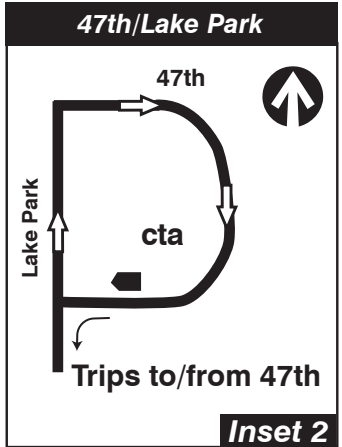

28 Stony Island

103rd Garage Farebox Code 28

Permission to depart timepoints early begins at 11th/Columbus northbound between 05:00 and 22:00 ONLY

NOT DRAWN TO SCALE

 GARAGE	- - - - PULL IN PULL OUT	 RELIEF POINT	 Timepoints can be ignored beyond this point in indicated direction only between 05:00 and 22:00
 LAYOVER			
EFFECTIVE DATE 9/01/19	REVISED DATE 7/18/19	Service Planning	