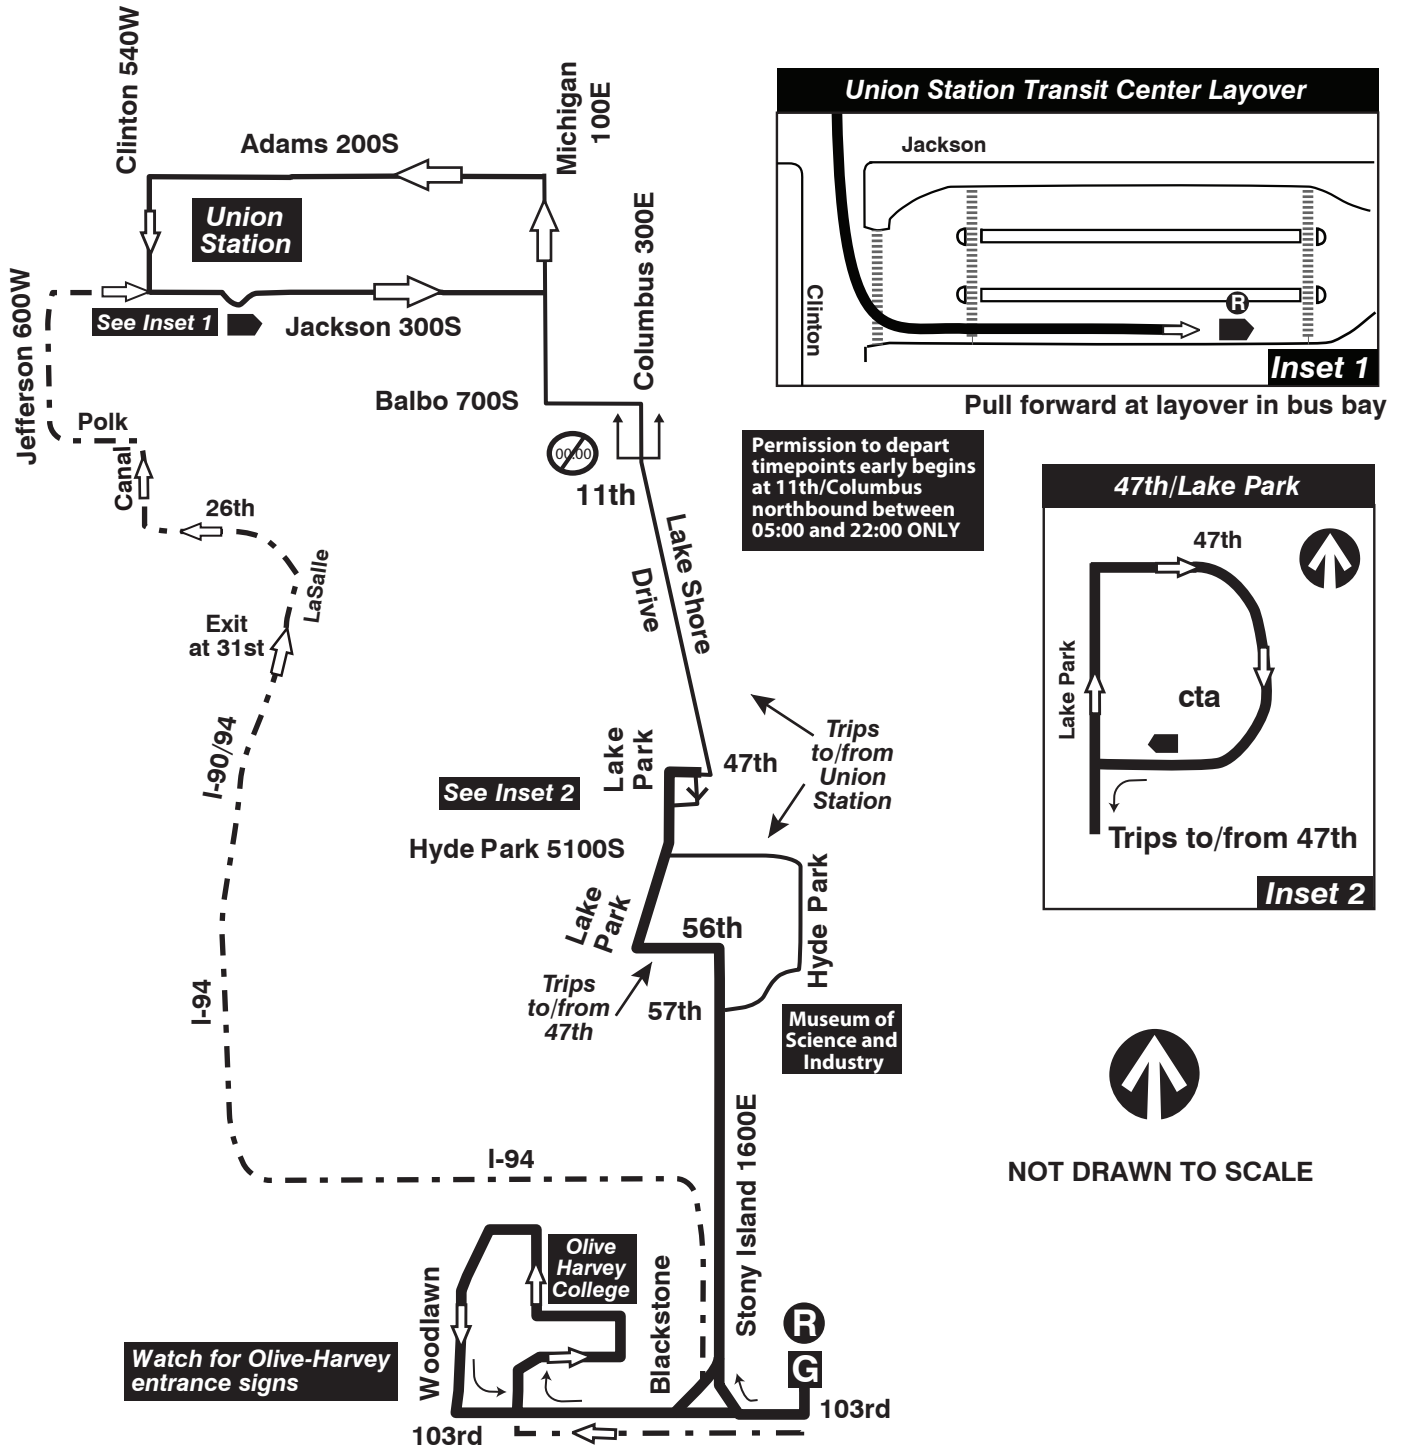

28 Stony Island

103rd Garage Farebox Code 28

Permission to depart timepoints early begins at 11th/Columbus northbound between 05:00 and 22:00 ONLY

NOT DRAWN TO SCALE

 GARAGE	- - - - PULL IN PULL OUT	 RELIEF POINT	 Timepoints can be ignored beyond this point in indicated direction only between 05:00 and 22:00
 LAYOVER			
EFFECTIVE DATE 9/01/19	REVISED DATE 7/18/19	Service Planning	