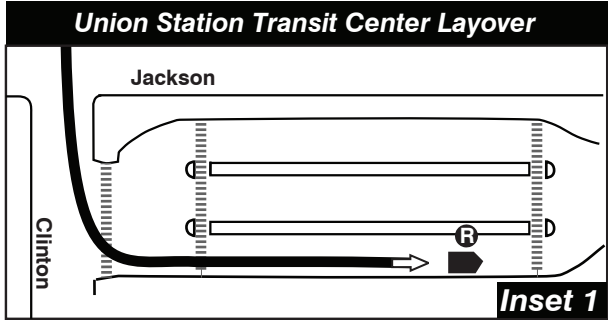

28 Stony Island

103rd Garage Farebox Code 28

Permission to depart timepoints early begins at 11th/Columbus northbound between 05:00 and 22:00 ONLY

NOT DRAWN TO SCALE

 GARAGE	- - - - PULL IN PULL OUT	 RELIEF POINT	 Timepoints can be ignored beyond this point in indicated direction only between 05:00 and 22:00
 LAYOVER			
EFFECTIVE DATE 9/01/19	REVISED DATE 7/18/19	Service Planning	