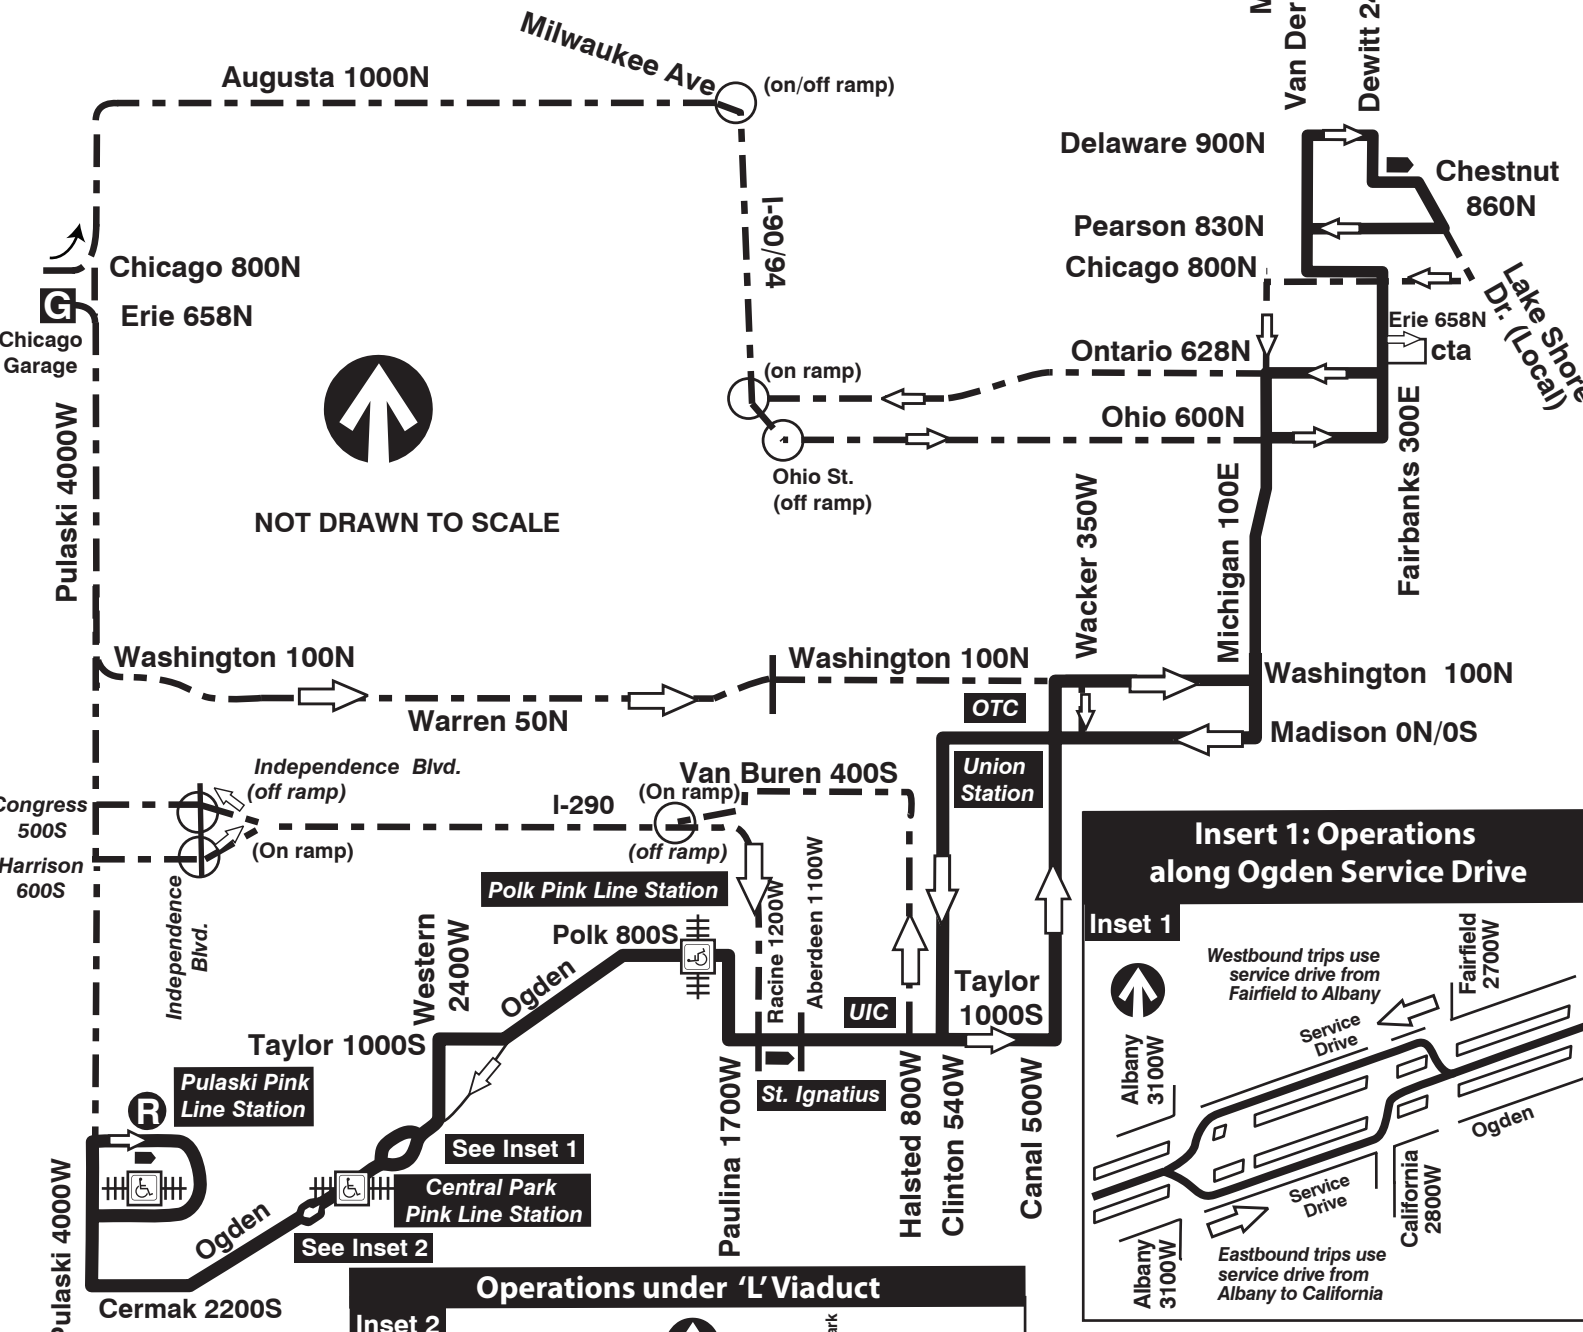

157 Streeterville/Taylor

Chicago Garage Farebox Code 157

NOT DRAWN TO SCALE

G GARAGE	- - - - PULL IN PULL OUT	R RELIEF POINT
L LAYOVER	— TURN BACK	
EFFECTIVE DATE 6/15/2020	DATE REVISED 6/4/2020	Service Planning