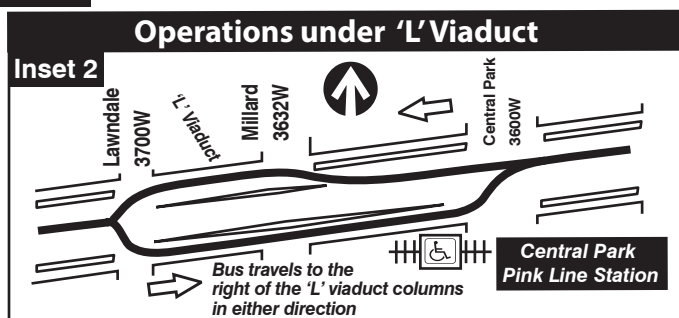

157 Streeterville/Taylor

Chicago Garage Farebox Code 157

NOT DRAWN TO SCALE

G GARAGE	- - - - PULL IN PULL OUT	R RELIEF POINT
L LAYOVER	— TURN BACK	
EFFECTIVE DATE 6/15/2020	DATE REVISED 6/4/2020	Service Planning