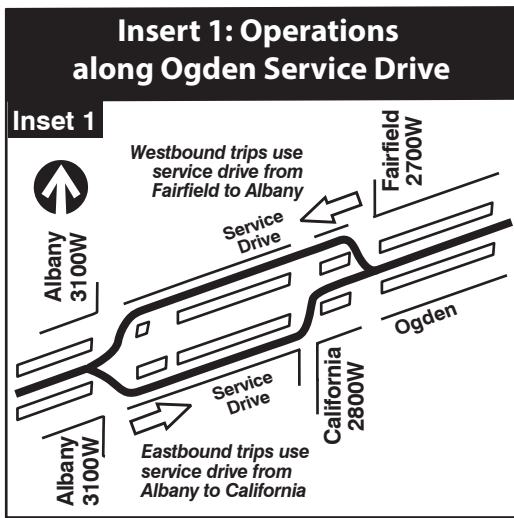

157 Streeterville/Taylor

Chicago Garage Farebox Code 157

NOT DRAWN TO SCALE

G GARAGE	- - - - PULL IN PULL OUT	R RELIEF POINT
L LAYOVER	— TURN BACK	
EFFECTIVE DATE 6/15/2020	DATE REVISED 6/4/2020	Service Planning