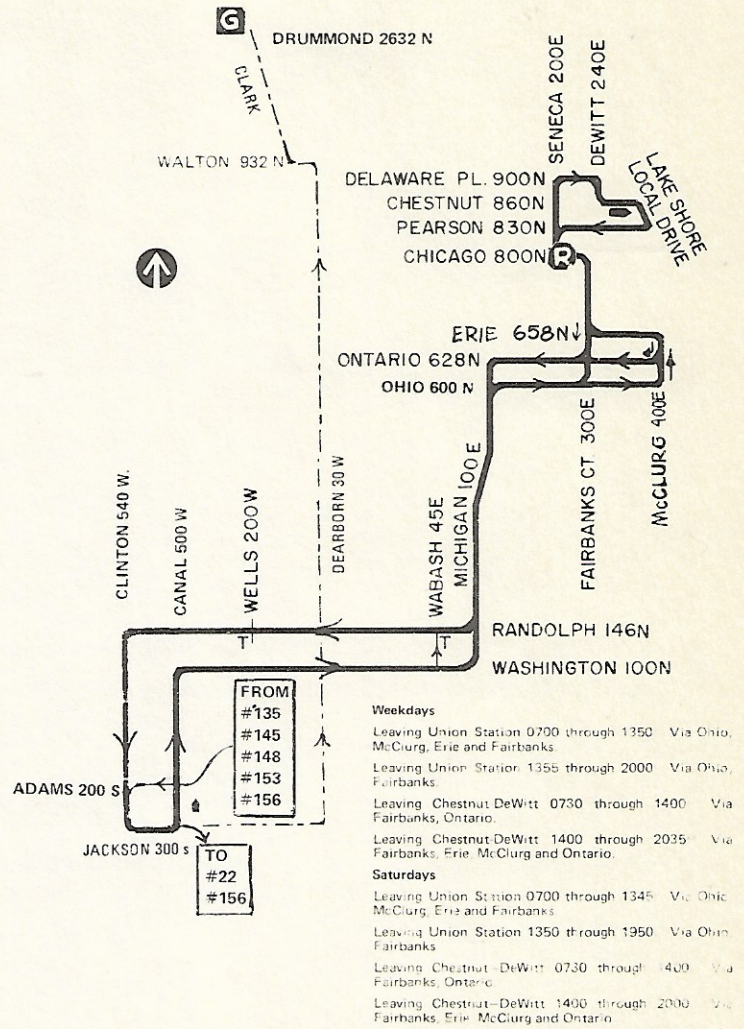

Route #157 Streeterville

Garage(s)/Run Numbers

Limits/L211-L250

Terminals/Destination Signs

Northbound Southbound

Chestnut NW/Union
 Lake Shore Stations

Schedule Interlocks

148 Wilson/Michigan OD Express
 153 Wilson/Michigan

Hours of Operation

(Time of first and last trips leaving terminals)

NB 0647 - 2010 Mon-Fri
 SB 0700 - 2038

NB 0707 - 1948 Sat
 SB 0731 - 2006

No Sun/Hol service

Shuttle fare route

Public timetable available