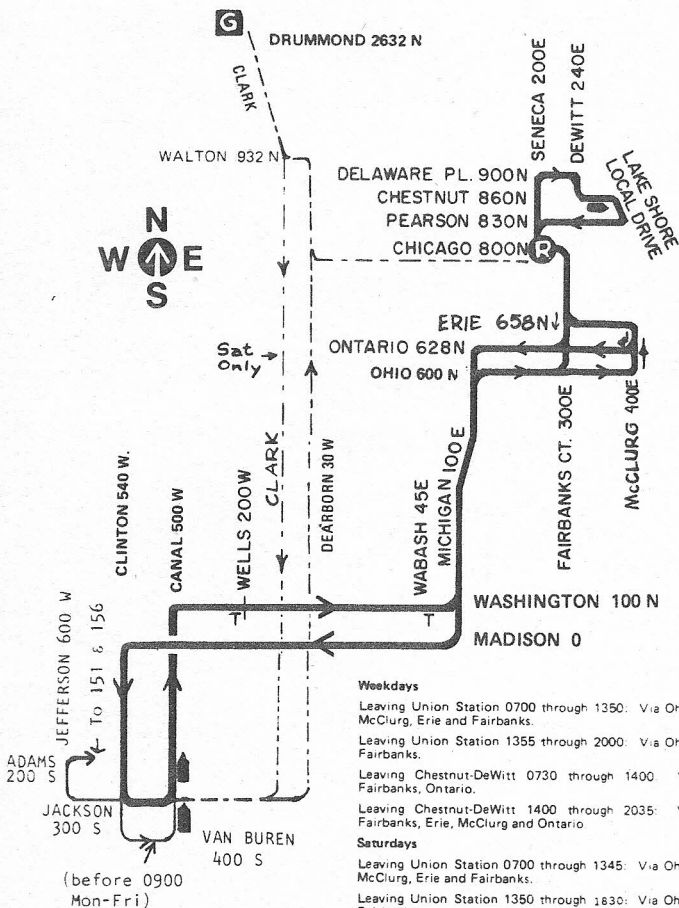

# STREETERVILLE

**OBSOLETE**

157

## LIMITS GARAGE

NOT DRAWN TO SCALE

**Weekdays**

Leaving Union Station 0700 through 1350: Via Ohio, McClurg, Erie and Fairbanks.

Leaving Union Station 1355 through 2000: Via Ohio, Fairbanks.

Leaving Chestnut-DeWitt 0730 through 1400: Via Fairbanks, Ontario.

Leaving Chestnut-DeWitt 1400 through 2035: Via Fairbanks, Erie, McClurg and Ontario.

**Saturdays**

Leaving Union Station 0700 through 1345: Via Ohio, McClurg, Erie and Fairbanks.

Leaving Union Station 1350 through 1830: Via Ohio, Fairbanks.

Leaving Chestnut-DeWitt 0730 through 1400: Via Fairbanks, Ontario.

Leaving Chestnut-DeWitt 1400 through 1755: Via Fairbanks, Erie, McClurg and Ontario.

**G** GARAGE

**R** RELIEF POINT

**▶** LAYOVER

--- PULL IN ---  
--- PULL OUT