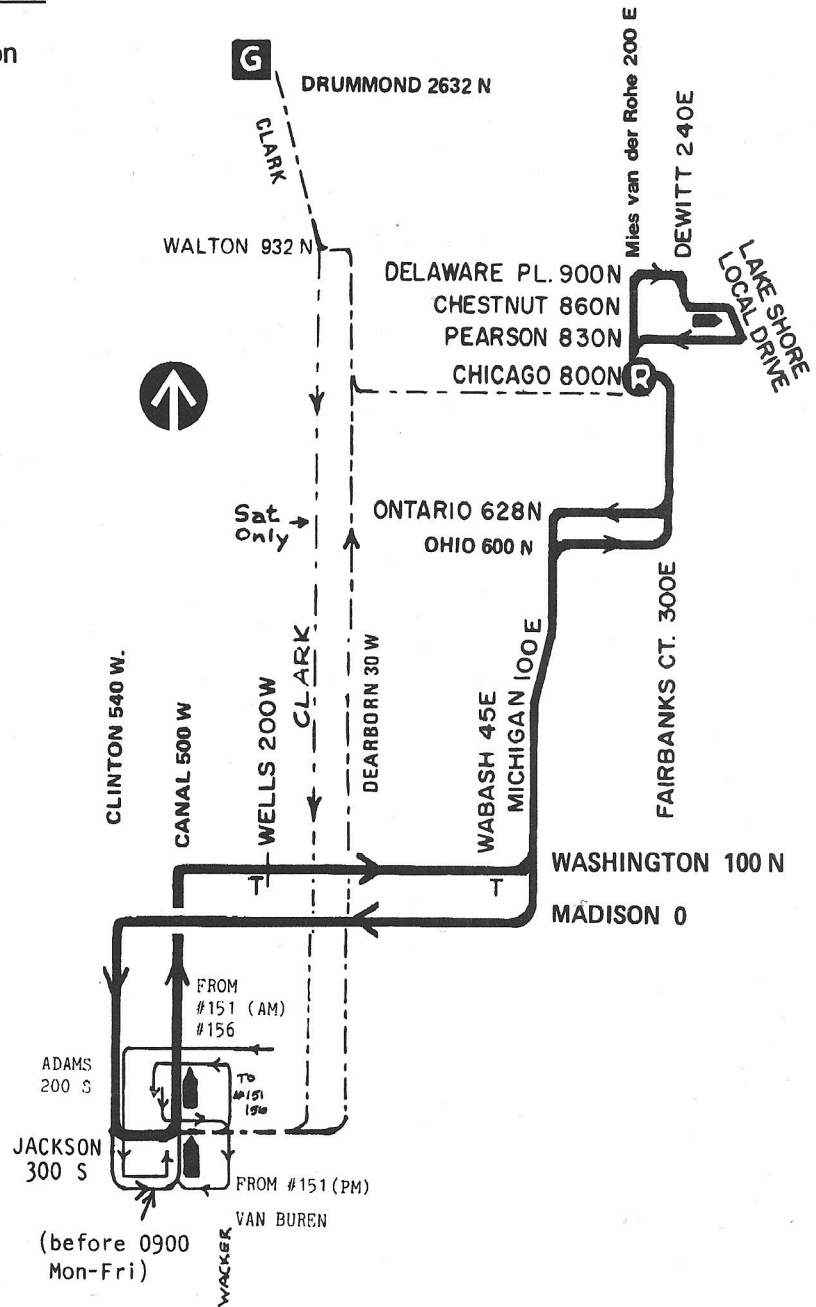

Route #157 STREETERVILLE

Garage(s)/Run Numbers

Limits/L351-L380
PTO/L381-L400

Terminals/Destination Signs

Northbound	Southbound
Chestnut/ Lake Shore	NW/Union Stations

Schedule Interlocks

- #22
- #122
- #125
- #135
- #145
- #151
- #156

Hours of Operation

Mon-Fri day and early evening hours

03/08/92