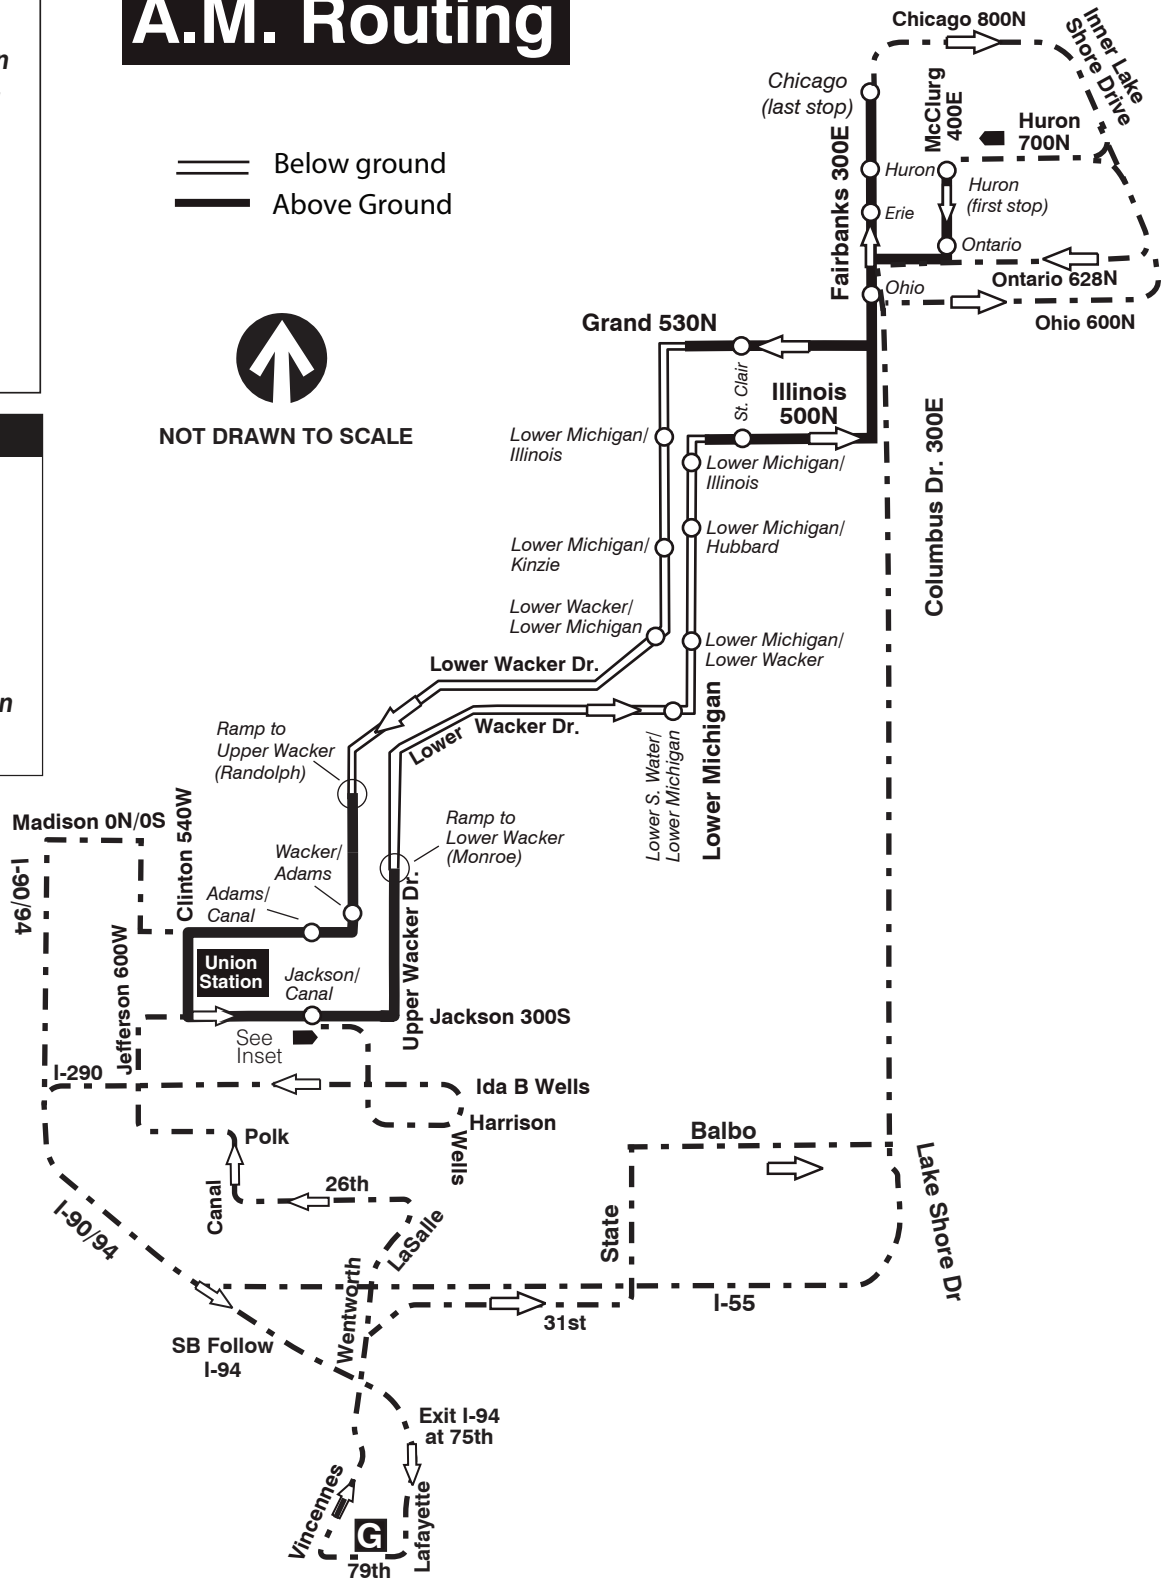

## A.M. Routing

### Eastbound Stops:

Jackson/Canal (Union Station)  
 Lower S. Water/Lower Michigan  
 Lower Michigan/Lower Wacker  
 Lower Michigan/Hubbard  
 Lower Michigan/Illinois  
 Lower Illinois/St. Clair  
 Fairbanks/Ohio  
 Fairbanks/Erie  
 Fairbanks/Huron  
 Fairbanks/Chicago

### Westbound Stops:

McClurg/Huron  
 McClurg/Ontario  
 Fairbanks/Ohio  
 Grand/St. Clair  
 Lower Michigan/Illinois  
 Lower Michigan/Kinzie  
 Lower Wacker/Lower Michigan  
 Wacker/Adams

 Below ground  
 Above Ground

NOT DRAWN TO SCALE

 GARAGE	 PULL IN	 RELIEF POINT
 LAYOVER	 PULL OUT	
EFFECTIVE DATE 03/31/19	DATE REVISED 03/28/19	Service Planning