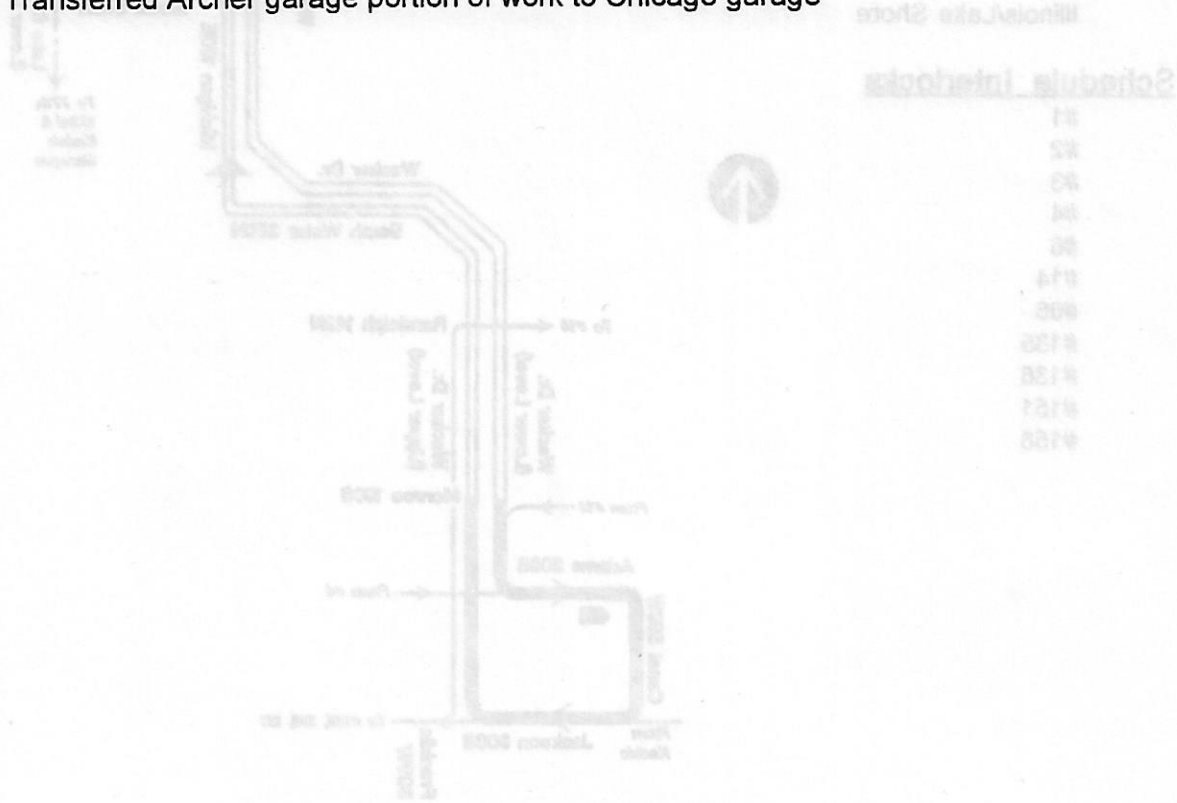

NOTE: No stops eastbound from Adams/Wacker to Wacker/State (lower level) and no stops westbound from Wacker/State (lower level) to Union station

UNION STATION-WACKER EXPRESS - route history

- 04-09-56 Began CHICAGO TRANSIT AUTHORITY Mon-Fri rush bus service from Illinois-St Clair-Grand-Lower Michigan loop via Lower Michigan-Lower Wacker to (Monroe)-Wacker-Adams-Canal-Washington-Wacker-(Randolph) loop, returning via Lower Wacker-Lower South Water-Lower Michigan, AM rush buses via Wacker-Adams-Clinton-Jackson-Canal
- 01-25-57 Rerouted AM rush buses via Clinton-Van Buren-Canal
- 01-27-75 Rerouted buses via Lower Wacker to (Monroe)-Wacker-Adams-Canal-Jackson-Wacker-(Monroe) loop
- 02-01-80 Rerouted buses via Lower Michigan to Illinois-Seneca-Grand-Lower Michigan loop
- 03-14-83 Rerouted buses via Lower Michigan to Illinois-Columbus-Grand-Lower Michigan loop
- 07-18-83 Rerouted AM rush buses via Wacker to Adams-Clinton-Jackson-Wacker loop, PM rush buses via Wacker-Adams to Adams-Clinton-Jackson-Canal loop
- 09-12-83 Rerouted AM rush buses via Wacker to Wacker-Van Buren-Canal-Adams loop
- 04-21-86 Rerouted buses via Wacker to Adams-Canal-Jackson-Wacker loop
- 12-27-88 Rerouted buses via Lower Michigan to Illinois-Lake Shore terminal-Grand-Lower Michigan loop
- 07-03-94 Transferred Limits garage portion of work to Kedzie garage
- 06-18-95 Transferred Archer garage portion of work to Chicago garage