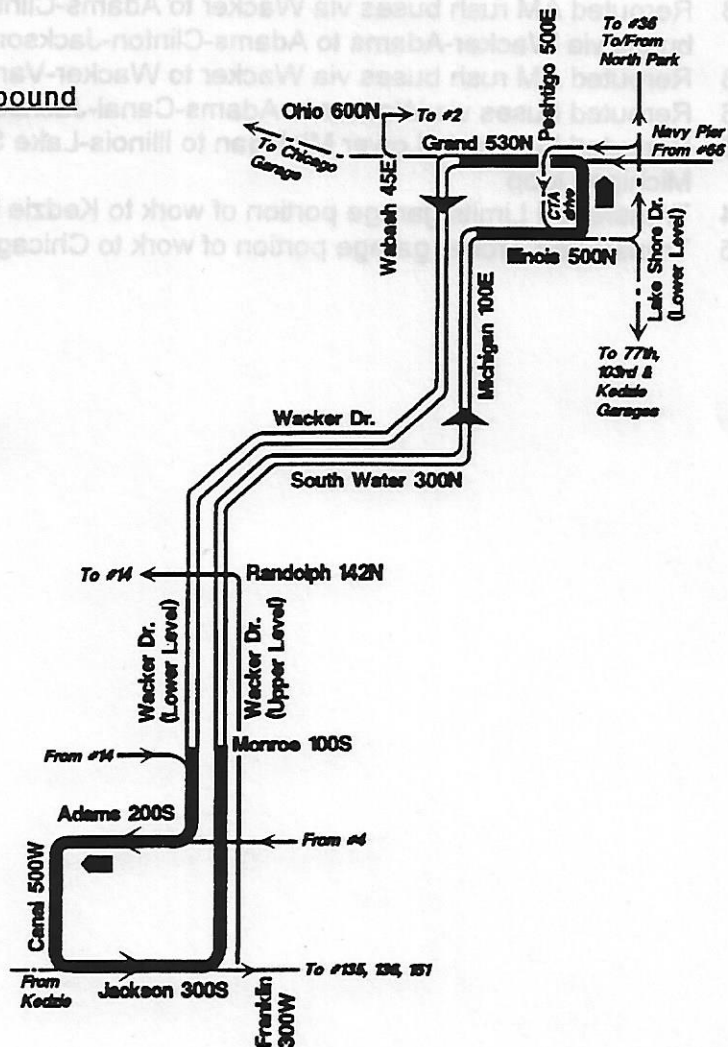

Route #121 UNION/WACKER EXPRESS

Garage(s)/Run Numbers

Kedzie 77th
North Park 103rd
Chicago

Terminals/Destination Signs

Northbound	Southbound
Illinois/ Fairbanks	Union Station
Illinois/Lake Shore	

Schedule Interlocks

- #1
- #2
- #3
- #4
- #6
- #14
- #66
- #135
- #136
- #151
- #156

Hours of Operation

Terminals	Dir	Monday-Friday	Saturday	Sunday/holiday
Union station to Illinois/Lake Shore Dr	EB	0620-0940 1650-1720	No service	No service
Illinois/Lake Shore Dr to Union station	WB	0630-0915 1515-1745		
Shuttle Fares				
South of Lake Street(Canal/Jackson bus lane)	NB	0600-0930		
Entire Route	SB	1600-1900		

NOTE: No stops eastbound from Adams/Wacker to Wacker/State (lower level) and no stops westbound from Wacker/State (lower level) to Union station