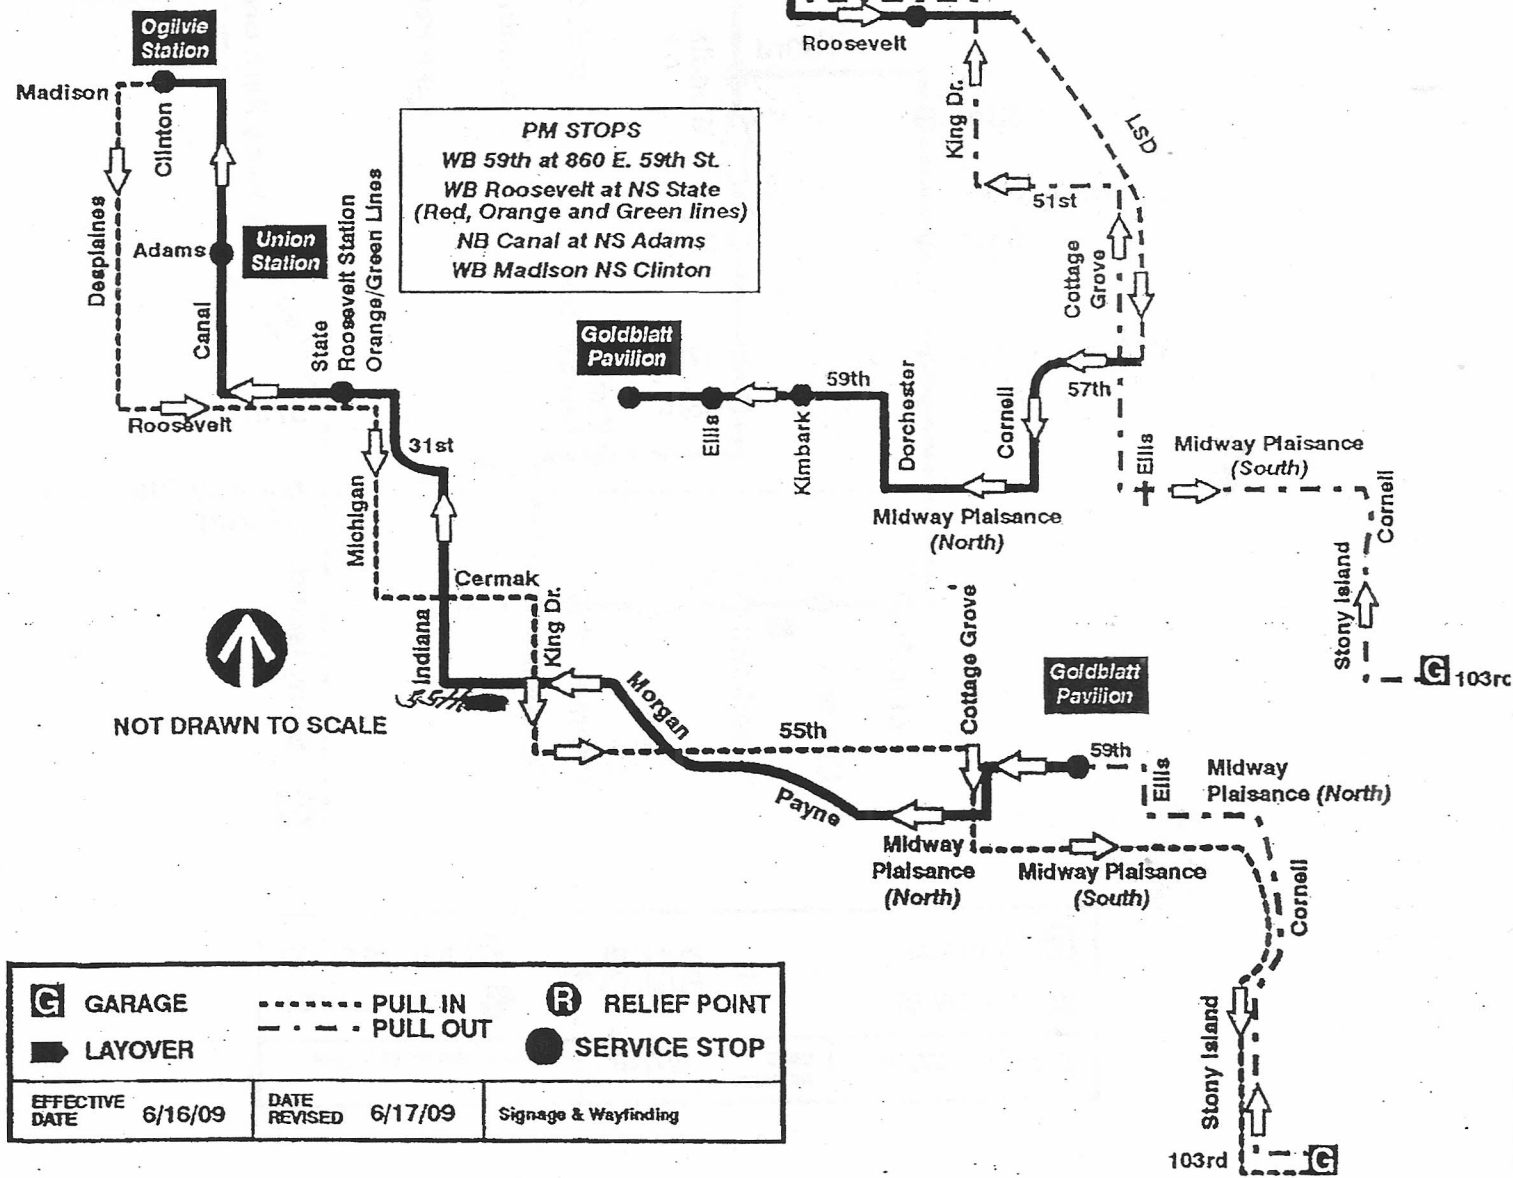

192 University of Chicago Hospitals Express

103rd Garage
Farebox Code 192

AM ROUTING

AM STOPS
 SB Clinton at NS Madison
 SB Clinton at NS Jackson
 EB Roosevelt at FS State (Red, Orange and Green lines)
 WB 59th at NS Kimbark
 WB 59th at NS Ellis
 Goldblatt Pavillon at 860 E. 59th St.

NOT DRAWN TO SCALE

PM ROUTING

PM STOPS
 WB 59th at 860 E. 59th St.
 WB Roosevelt at NS State (Red, Orange and Green lines)
 NB Canal at NS Adams
 WB Madison NS Clinton

NOT DRAWN TO SCALE

 GARAGE	 PULL IN	 RELIEF POINT
 LAYOVER	 PULL OUT	 SERVICE STOP
EFFECTIVE DATE 6/16/09	DATE REVISED 6/17/09	Signage & Wayfinding