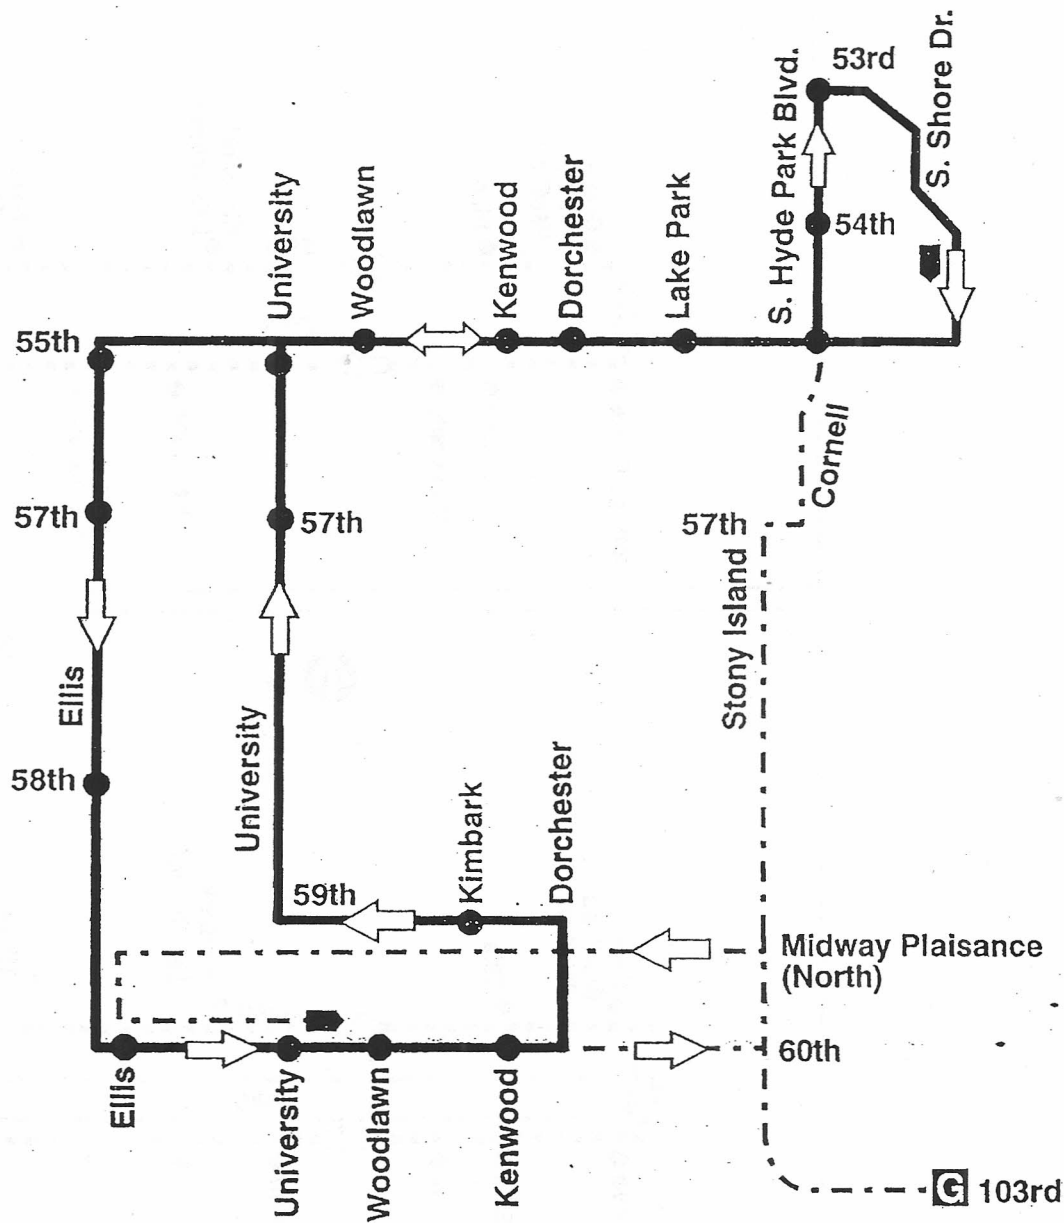

# 171 U of Chicago-Hyde Park

## 103rd Garage

Farebox Code 171

NOT DRAWN TO SCALE

<b>G</b> GARAGE	--- PULL IN --- PULL OUT	<b>P</b> RELIEF POINT
<b>▶</b> LAYOVER		<b>●</b> SERVICE STOP
EFFECTIVE DATE 2/7/10	DATE REVISED 2/7/10	SIGNAGE & WAYFINDING