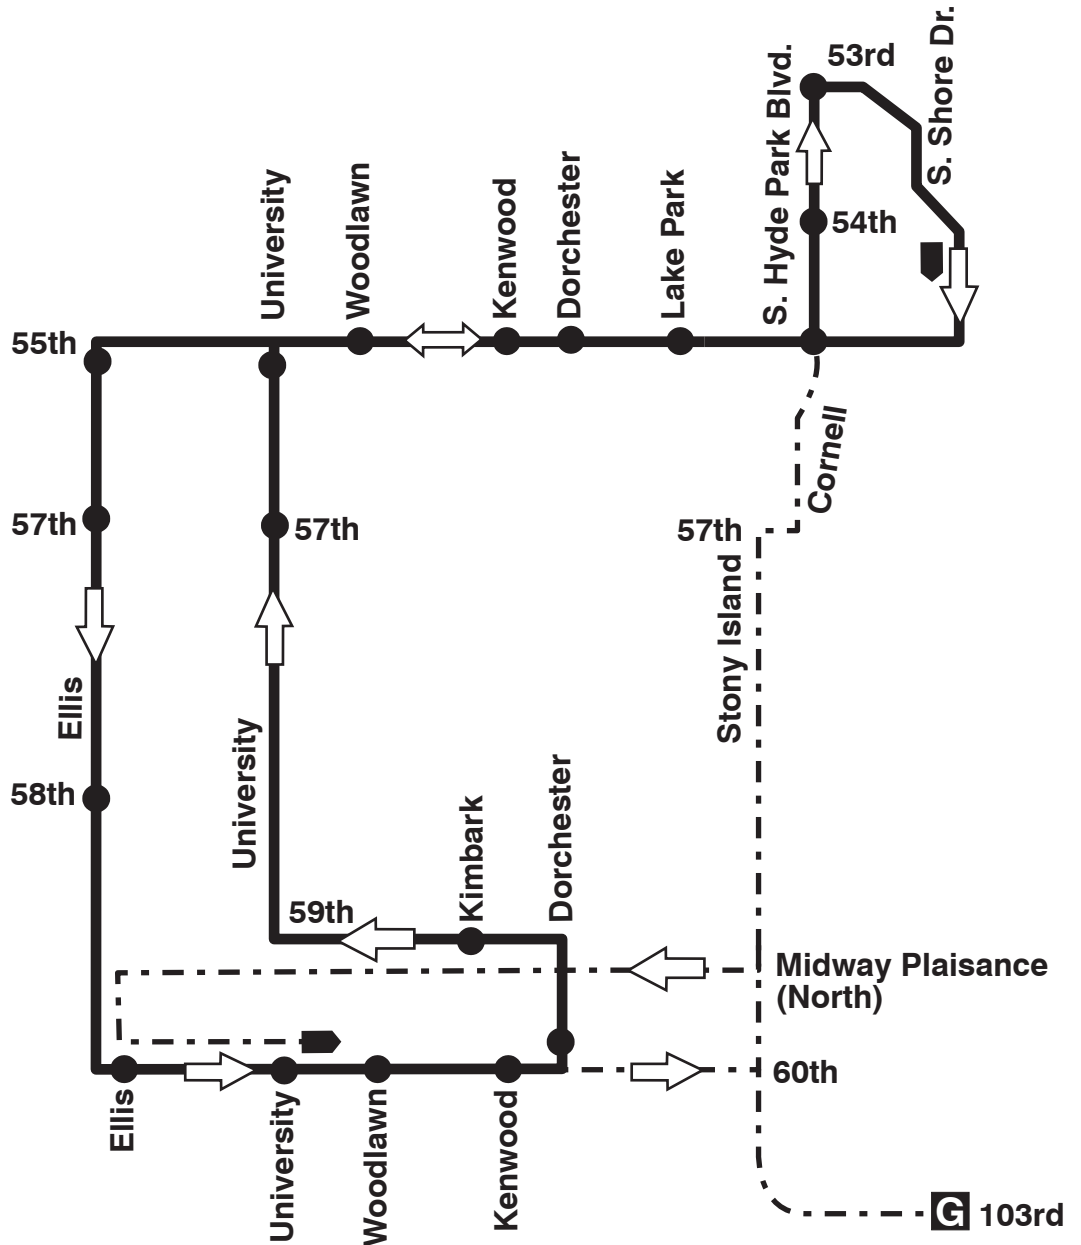

# 171 U of Chicago-Hyde Park

## 103rd Garage

*Farebox Code 171*

NOT DRAWN TO SCALE

<b>G</b> GARAGE	— · — · — · PULL IN — · — · — · PULL OUT	<b>R</b> RELIEF POINT
<b>▶</b> LAYOVER		<b>●</b> SERVICE STOP
EFFECTIVE DATE 2/7/10	DATE REVISED 9/14/10	SIGNAGE & WAYFINDING