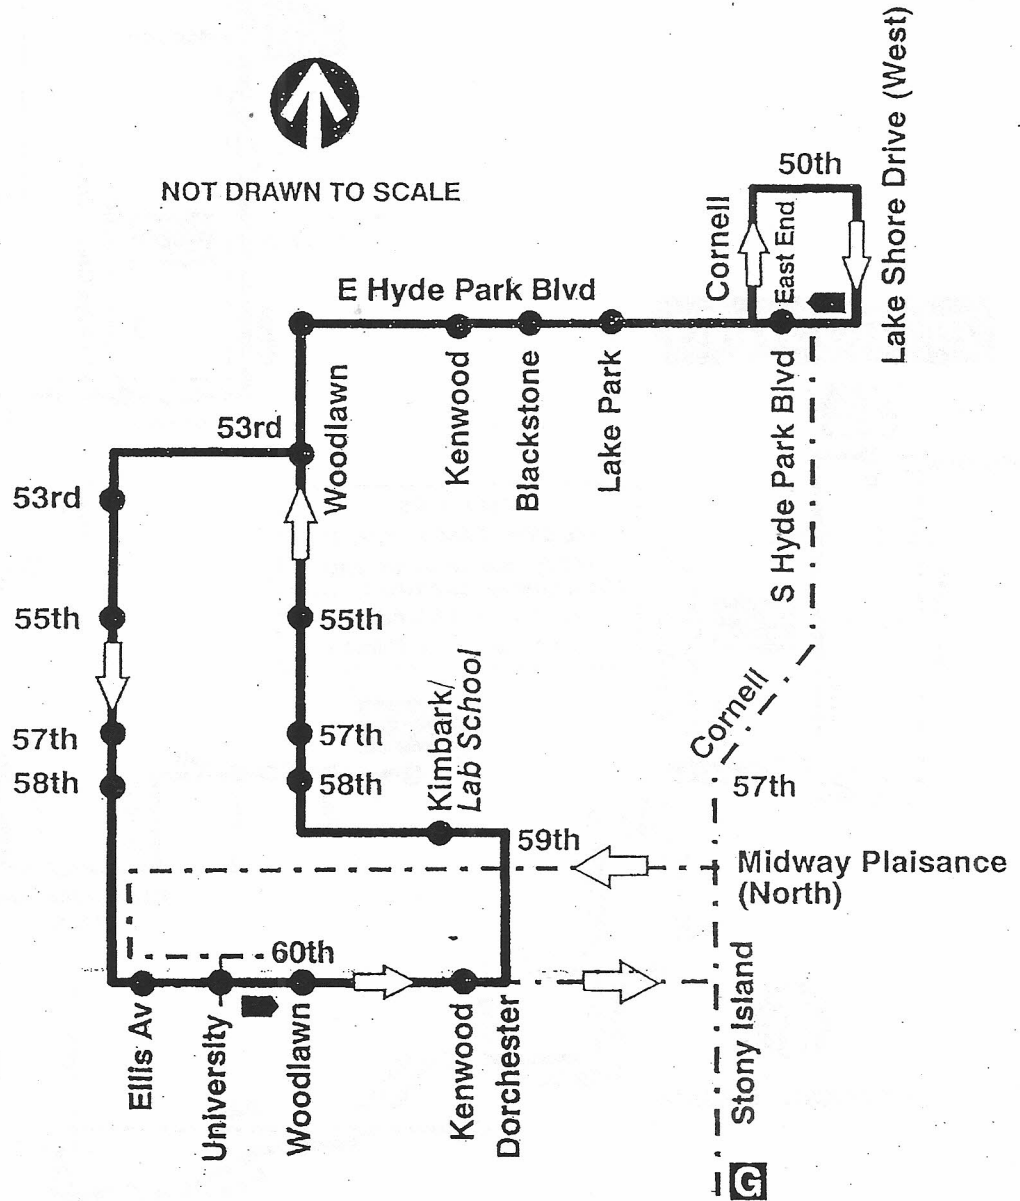

## 103rd Garage

### Farebox Code 172

NOT DRAWN TO SCALE

GARAGE	PULL IN PULL OUT	RELIEF POINT
LAYOVER	SERVICE STOP	
EFFECTIVE DATE 2/7/10	DATE REVISED 2/7/10	SIGNAGE AND WAYFINDING