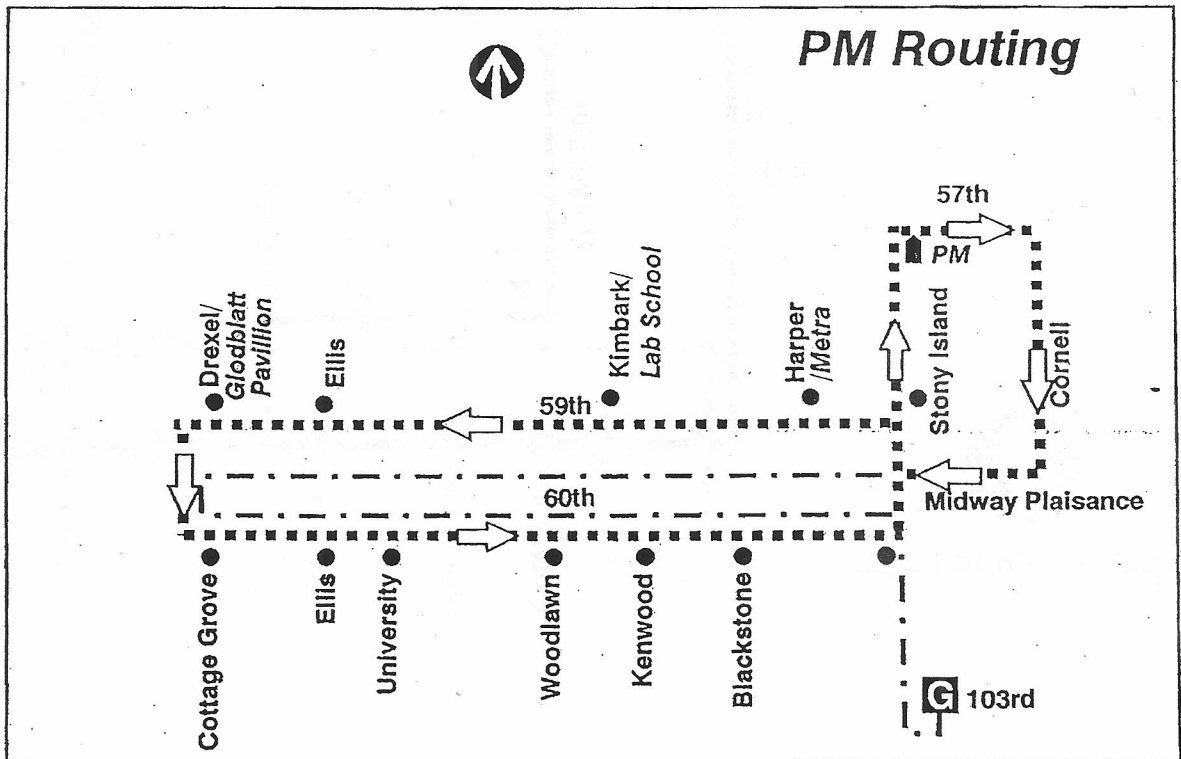

# 170 U of Chicago-Midway

## 103rd Garage

### Farebox Code 170

GARAGE	PULL IN	RELIEF POINT
LAYOVER	PULL OUT	SERVICE STOP
EFFECTIVE DATE 2/7/10	DATE REVISED 2/7/10	SIGNAGE & WAYFINDING