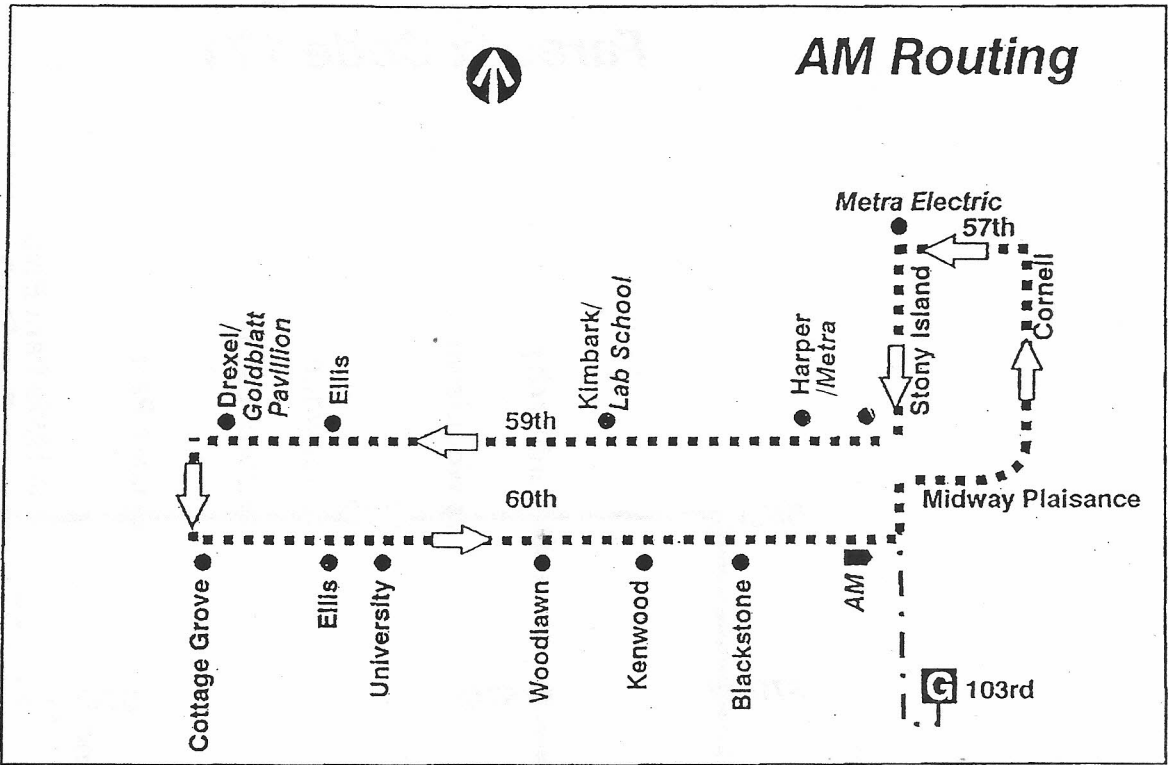

# 170 U of Chicago-Midway

## 103rd Garage

### Farebox Code 170

GARAGE	PULL IN	RELIEF POINT
LAYOVER	PULL OUT	SERVICE STOP
EFFECTIVE DATE 2/7/10	DATE REVISED 2/7/10	SIGNAGE & WAYFINDING